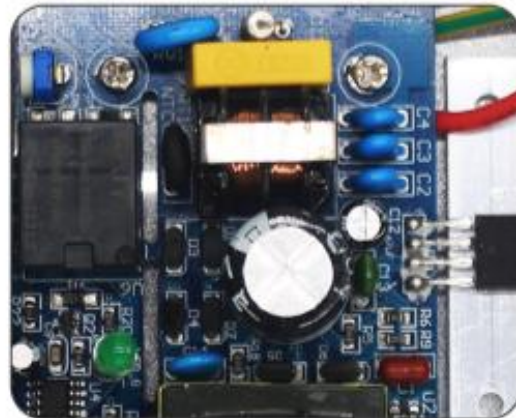

PIXELS CONNECT PTE LTD

Switch Power Supply PIX-PCCpower 6

- * Switch power supply
- * Input: AC 110V~260V, 50Hz~60Hz
- * Output: DC 12V, 5A
- * Dimension: 14.0L x 10.0W x 4.0H (cm)

Internal Details

PIXELS CONNECT PTE LTD

Vents Design at Both Sides

Transformer
High quality copper wire
inside makes it more
convenient and stable

Input Voltage	AC 110V ~ 260V
Frequency	50Hz ~ 60Hz
Output	DC 12V 5A
Back-up Input	No
Delay Adjustment Range	0 ~15S
Operating Temperature	-20 °C ~ 65 °C (-4 °F ~ 149 °F)
Dimension	14.0L x 10.0W x 4.0H (cm)
Weight	0.8kg