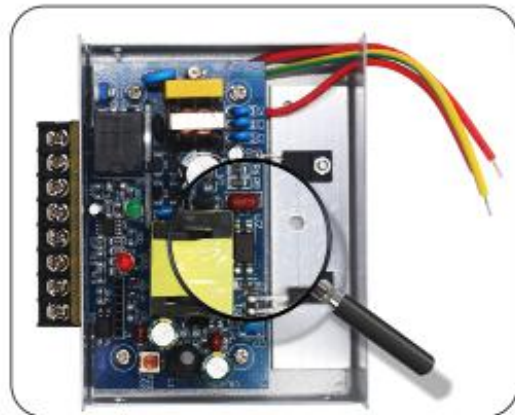

PIXELS CONNECT PTE LTD

Switch Power Supply PIX-PCCpower 6

- * Switch power supply
- * Input: AC 110V~260V, 50Hz~60Hz
- * Output: DC 12V, 5A
- * Dimension: 14.0L x 10.0W x 4.0H (cm)

Internal Details

PIXELS CONNECT PTE LTD

Vents Design at Both Sides

Transformer
High quality copper wire
inside makes it more
convenient and stable

Input Voltage	AC 110V ~ 260V
Frequency	50Hz ~ 60Hz
Output	DC 12V 5A
Back-up Input	No
Delay Adjustment Range	0 ~15S
Operating Temperature	-20 °C ~ 65 °C (-4 °F ~ 149 °F)
Dimension	14.0L x 10.0W x 4.0H (cm)
Weight	0.8kg

PIXELS CONNECT PTE LTD

CCTV

Analog Camera, IP Camera
Dome & Bullet Cameras
Hidden Cameras
4K Cameras
PTZ Cameras

**Wireless
Cameras**

Panoramic Camera
4K Action Camera | Car Cameras
Battery Cameras
WiFi Door Bells
Hidden Cameras

**Biometric
Devices**

Fingerprint | Face | Card |
Access PIN Reader
Electromagnetic Lock
Exit Button | Break Glass
Video Door Intercom

PIXELS CONNECT PTE LTD

1013, Geylang East Ave 3, #01-144 Singapore 389728