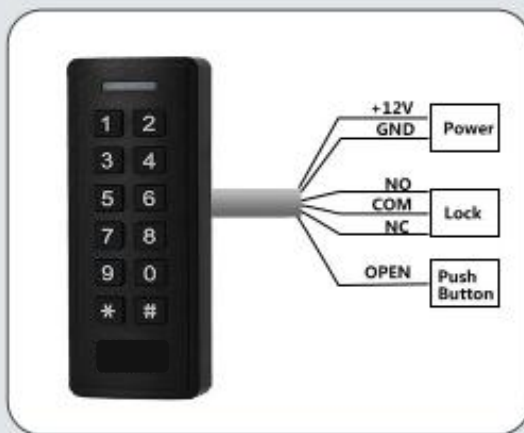

PIXELS CONNECT PTE LTD

Easy Keypad

PIX-PCCK2

- * One relay, 1000 users (990 Normal Users + 10 Visitor Users)
- * 3 access modes: Card, PIN, Card + PIN
- * Card type: 125KHz EM card/13.56MHz Mifare card
- * PIN length: 4~6 digits
- * Anti-tamper alarm

Backlit

Temperature Range

Card/PIN

The PIX-PCCK2 is a single entry standalone Access Control with integrated keypad and card reader. It is an easy to install and operate device, design in as less as 6 wires for mounting.

6 wires only, easy to install and operate

PIXELS CONNECT PTE LTD

Have Visitors?

No worry, use our CK2
It supports 10 visitor users
Can set valid for 1~10 times

Backlit Keypad

-40°C
Low Working Temperature

PIXELS CONNECT PTE LTD