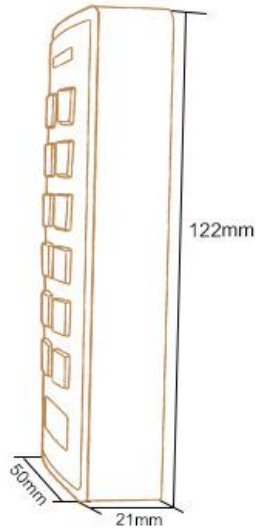

PIXELS CONNECT PTE LTD
Product Size

CCTV

Analog Camera, IP Camera
Dome & Bullet Cameras
Hidden Cameras
4K Cameras
PTZ Cameras

**Wireless
Cameras**

Panoramic Camera
4K Action Camera | Car Cameras
Battery Cameras
WiFi Door Bells
Hidden Cameras

**Biometric
Devices**

PIXELS CONNECT PTE LTD

1013, Geylang East Ave 3, #01-144 Singapore 389728

pixelsconnect@gmail.com | www.pixelsconnect.com.sg | Tel:+65 6440 0023