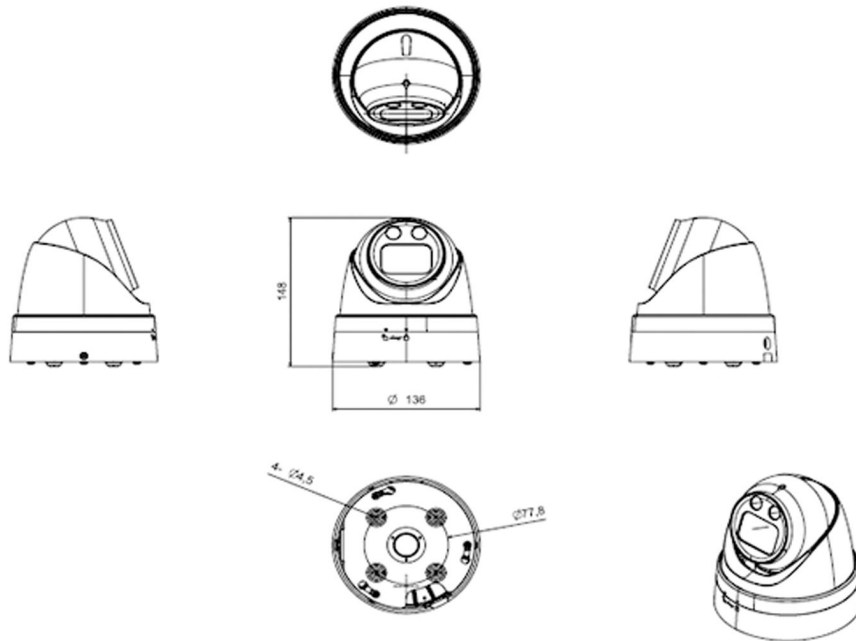

SD Card Slot	Optional External, Support Max 512GB
RS485	/
General	
Housing	IP67
Anti-cut Bracket	NO
IR Cut Filter	YES
Operation Temperature	-20°C ~ +60°C RH95% Max
Storage Temperature	-20°C ~ +60°C RH95% Max
Power Source	DC12V±10%,700mA
Dimension	∅ 136 x 148(H)mm
Weight	1.7Kgs

Made in Taiwan

CCTV

Analog Camera, IP Camera
Dome & Bullet Cameras
Hidden Cameras
4K Cameras
PTZ Cameras

**Wireless
Cameras**

Panoramic Camera
4K Action Camera | Car Cameras
Battery Cameras
WiFi Door Bells
Hidden Cameras

**Biometric
Devices**

Fingerprint | Face | Card |
Access PIN Reader
Electromagnetic Lock
Exit Button | Break Glass
Video Door Intercom

PIXELS CONNECT PTE LTD

1013, Geylang East Ave 3, #01-144 Singapore 389728

pixelsconnect@gmail.com | www.pixelsconnect.com.sg | Tel:+65 6440 0023