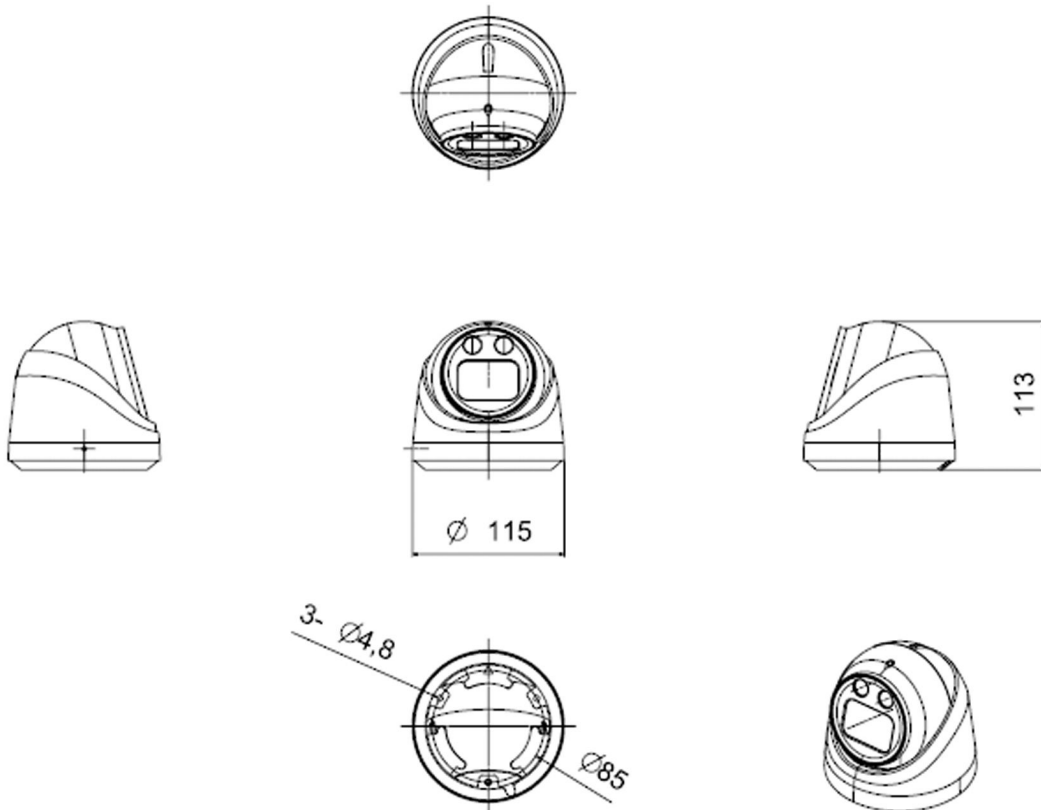

SD Card Slot	Optional External, Support Max 512GB
RS485	/
General	
Housing	IP67
Anti-cut Bracket	NO
IR Cut Filter	YES
Operation Temperature	-20°C ~ +60°C RH95% Max
Storage Temperature	-20°C ~ +60°C RH95% Max
Power Source	DC12V±10%,700mA
Dimension	Ø 115 x 113(H) mm
Weight	800g

Made in Taiwan

Analog Camera, IP Camera
Dome & Bullet Cameras
Hidden Cameras
4K Cameras
PTZ Cameras

Panoramic Camera
4K Action Camera | Car Cameras
Battery Cameras
WiFi Door Bells
Hidden Cameras

Fingerprint | Face | Card |
Access PIN Reader
Electromagnetic Lock
Exit Button | Break Glass
Video Door Intercom

PIXELS CONNECT PTE LTD

1013, Geylang East Ave 3, #01-144 Singapore 389728

pixelsconnect@gmail.com | www.pixelsconnect.com.sg | Tel:+65 6440 0023