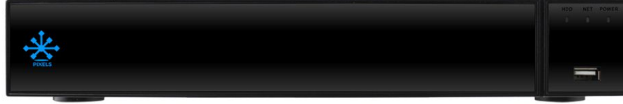

PIXELS CONNECT PTE LTD

◆ SPECIFICATION

Model	PIX-PCNVRC821PK
System	
Main Processor	ARM Cortex A7 Processor
Operating System	Embedded LINUX
Video	
Input	16CH(3840*2160,2592x1944, 2048x1536, 1920x1080, 1280x960, 1280x720, etc)
Output	1 VGA, 1 HD
Audio	
Input	1 Port RCA
Output	1 Port RCA(Linear, 1kΩ)
Audio Bit Rate	64kbps
Audio Compression standard	G711_U G711_A ADPCM_DV14
Intercom	support (two-way)
Alarm	
Sensor Input	4
Output	1
Motion Detection	16 Channel, MD Zones: 396 (22 × 18)
Trigger Events	Recording, Email, FTP, Snapshot, Buzzer and Screen Tips, alarm output
Display	
HD Output1	1024x768/60Hz, 1280x720/60Hz, 1280x1024/60Hz, 1920x1080/60Hz, 4K(3840x2160)/30Hz
HD Output2	/
VGA	1920x1080 1280x1024 1280x720 1024x768
Display Split	16CHxD1/9CHxD1/8CHxD1/4CHxD1/1CHx1080P/1CHx3MP/1CHx4MP/1CHx5MP/1CHx4k
Digital Zoom	YES
OSD	Camera Title, Time, Recording, Motion Detection, Event Alarm
Recording	
Video Compression	H265/H264/H265+/H264+
Resolution	4k(3840x2160),5MP(2592x1944),4MP(2688x1520/2560x1440),3MP(2048x1536), 1080P(1920x1080),960P(1280x960),720P(1280x720),D1 (720x576/720x480)
Record Rate	PAL :4K@10x25fps,5MP@16x25fp,4MP@16x25fp,3MP@16x25fp,1080P@16x25fp, 960P@16x25fp,720P@16x25fp, D1@16x25fp NTSC: 4K@10x30fps,5MP@16x30fp,4MP@16x30fp,3MP@16x30fp,1080P@16x30fp, 960P@16x30fp, 720P@16x30fp, D1@16x30fp
Record Mode	Manual\Timer\Motion Detection\ Alarm\Motion and Alarm\Smart Event