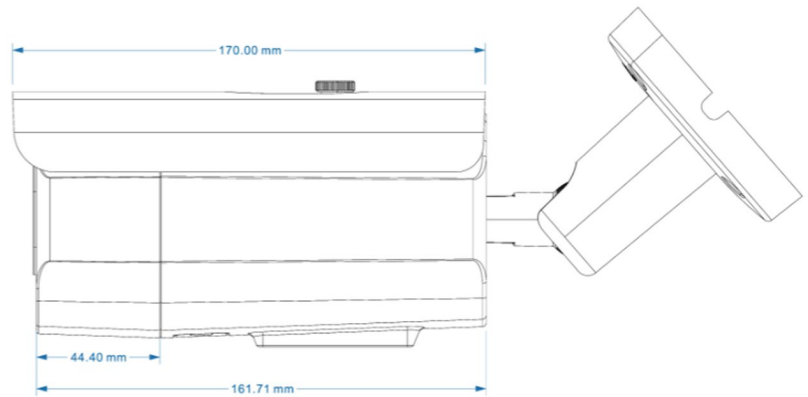

Alarm	/
SD Card Slot	/
RS485	/
General	
Housing	IP67
Anti-cut Bracket	YES
IR Cut Filter	YES
Operation Temperature	-20°C ~ +60°C RH95% Max
Storage Temperature	-20°C ~ +60°C RH95% Max
Power Source	DC12V±10%,1100mA
Dimension	170 (W) x 110 (H) x 101 (D) mm
Weight	1.65Kgs (With bracket)

Made in Taiwan

CCTV

Analog Camera, IP Camera
Dome & Bullet Cameras
Hidden Cameras
4K Cameras
PTZ Cameras

**Wireless
Cameras**

Panoramic Camera
4K Action Camera | Car Cameras
Battery Cameras
WiFi Door Bells
Hidden Cameras

**Biometric
Devices**

Fingerprint | Face | Card |
Access PIN Reader
Electromagnetic Lock
Exit Button | Break Glass
Video Door Intercom

PIXELS CONNECT PTE LTD

1013, Geylang East Ave 3, #01-144 Singapore 389728

pixelsconnect@gmail.com | www.pixelsconnect.com.sg | Tel:+65 6440 0023