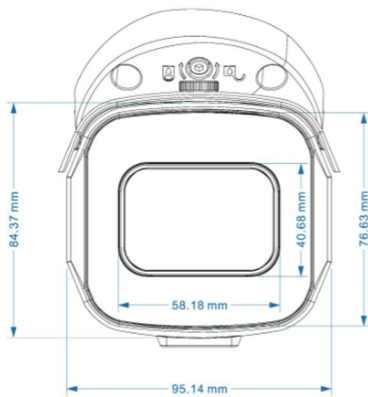

Alarm	/
SD Card Slot	/
RS485	/
General	
Housing	IP67
Anti-cut Bracket	YES
IR Cut Filter	YES
Operation Temperature	-20°C ~ +60°C RH95% Max
Storage Temperature	-20°C ~ +60°C RH95% Max
Power Source	DC12V±10%,1100mA
Dimension	170 (W) x 110 (H) x 101 (D) mm
Weight	1.65Kgs (With bracket)

Made in Taiwan

CCTV

Analog Camera, IP Camera
Dome & Bullet Cameras
Hidden Cameras
4K Cameras
PTZ Cameras

**Wireless
Cameras**

Panoramic Camera
4K Action Camera | Car Cameras
Battery Cameras
WiFi Door Bells
Hidden Cameras

**Biometric
Devices**

Fingerprint | Face | Card |
Access PIN Reader
Electromagnetic Lock
Exit Button | Break Glass
Video Door Intercom

PIXELS CONNECT PTE LTD

1013, Geylang East Ave 3, #01-144 Singapore 389728

pixelsconnect@gmail.com | www.pixelsconnect.com.sg | Tel:+65 6440 0023