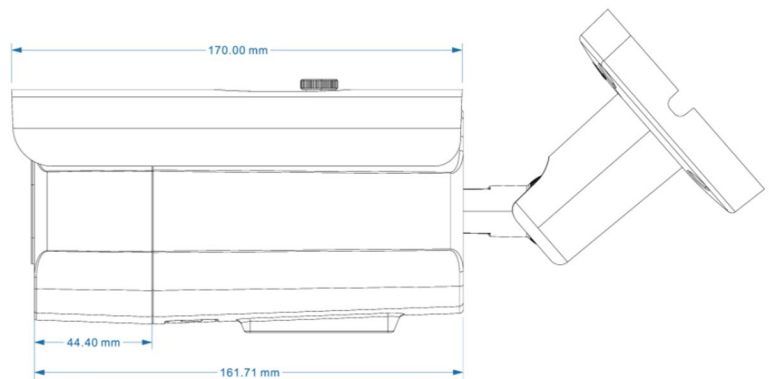

Alarm	Optional 1 Channel Input/Ouput
SD Card Slot	Optional External, Support Max 512GB
RS485	/
General	
Housing	IP67
Anti-cut Bracket	YES
IR Cut Filter	YES
Operation Temperature	-20°C ~ +60°C RH95% Max
Storage Temperature	-20°C ~ +60°C RH95% Max
Power Source	DC12V±10%,1100mA
Dimension	170(W) x 110(H) x 101(D) mm
Weight	1.65Kgs (With bracket)

Made in Taiwan

CCTV

Analog Camera, IP Camera
Dome & Bullet Cameras
Hidden Cameras
4K Cameras
PTZ Cameras

**Wireless
Cameras**

Panoramic Camera
4K Action Camera | Car Cameras
Battery Cameras
WiFi Door Bells
Hidden Cameras

**Biometric
Devices**

Fingerprint | Face | Card |
Access PIN Reader
Electromagnetic Lock
Exit Button | Break Glass
Video Door Intercom

PIXELS CONNECT PTE LTD

1013, Geylang East Ave 3, #01-144 Singapore 389728

pixelsconnect@gmail.com | www.pixelsconnect.com.sg | Tel:+65 6440 0023