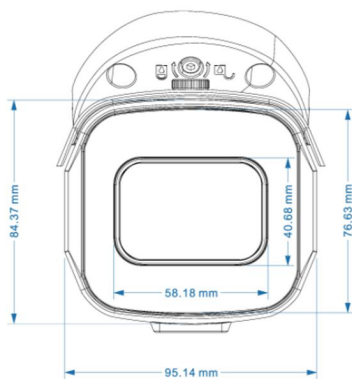

Alarm	Optional 1 Channel Input/Ouput
SD Card Slot	Optional External, Support Max 512GB
RS485	/
General	
Housing	IP67
Anti-cut Bracket	YES
IR Cut Filter	YES
Operation Temperature	-20°C ~ +60°C RH95% Max
Storage Temperature	-20°C ~ +60°C RH95% Max
Power Source	DC12V±10%,1100mA
Dimension	170(W) x 110(H) x 101(D) mm
Weight	1.65Kgs (With bracket)

Made in Taiwan

CCTV

Analog Camera, IP Camera
Dome & Bullet Cameras
Hidden Cameras
4K Cameras
PTZ Cameras

**Wireless
Cameras**

Panoramic Camera
4K Action Camera | Car Cameras
Battery Cameras
WiFi Door Bells
Hidden Cameras

**Biometric
Devices**

Fingerprint | Face | Card |
Access PIN Reader
Electromagnetic Lock
Exit Button | Break Glass
Video Door Intercom

PIXELS CONNECT PTE LTD

1013, Geylang East Ave 3, #01-144 Singapore 389728

pixelsconnect@gmail.com | www.pixelsconnect.com.sg | Tel:+65 6440 0023