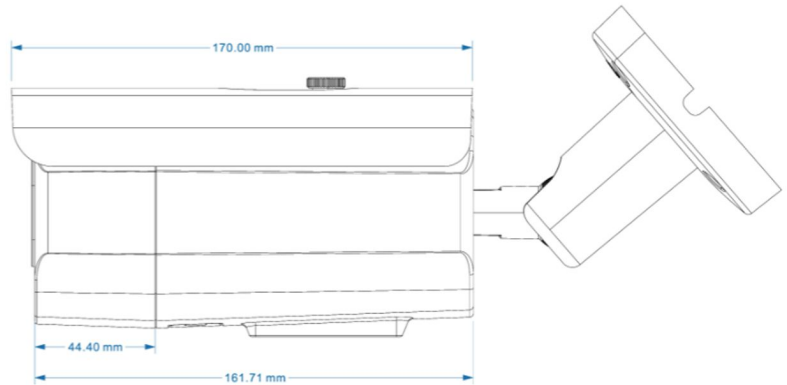

SD Card Slot	Optional External, Support Max 512GB,Built in 4G Storage
RS485	/
General	
Housing	IP67
Anti-cut Bracket	YES
IR Cut Filter	YES
Operation Temperature	-20°C ~ +60°C RH95% Max
Storage Temperature	-20°C ~ +60°C RH95% Max
Power Source	DC12V±10%,950mA
Dimension	170 (W) x 110 (H) x 101 (D) mm
Weight	1.65Kgs (With bracket)

Made in Taiwan

CCTV

Analog Camera, IP Camera
Dome & Bullet Cameras
Hidden Cameras
4K Cameras
PTZ Cameras

**Wireless
Cameras**

Panoramic Camera
4K Action Camera | Car Cameras
Battery Cameras
WiFi Door Bells
Hidden Cameras

**Biometric
Devices**

Fingerprint | Face | Card |
Access PIN Reader
Electromagnetic Lock
Exit Button | Break Glass
Video Door Intercom

PIXELS CONNECT PTE LTD

1013, Geylang East Ave 3, #01-144 Singapore 389728

pixelsconnect@gmail.com | www.pixelsconnect.com.sg | Tel:+65 6440 0023