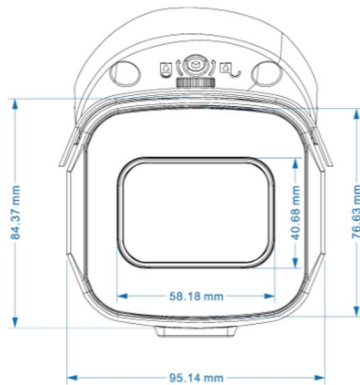

SD Card Slot	Optional External, Support Max 512GB,Built in 4G Storage
RS485	/
General	
Housing	IP67
Anti-cut Bracket	YES
IR Cut Filter	YES
Operation Temperature	-20°C ~ +60°C RH95% Max
Storage Temperature	-20°C ~ +60°C RH95% Max
Power Source	DC12V±10%,950mA
Dimension	170 (W) x 110 (H) x 101 (D) mm
Weight	1.65Kgs (With bracket)

Made in Taiwan

CCTV

Analog Camera, IP Camera
Dome & Bullet Cameras
Hidden Cameras
4K Cameras
PTZ Cameras

**Wireless
Cameras**

Panoramic Camera
4K Action Camera | Car Cameras
Battery Cameras
WiFi Door Bells
Hidden Cameras

**Biometric
Devices**

Fingerprint | Face | Card |
Access PIN Reader
Electromagnetic Lock
Exit Button | Break Glass
Video Door Intercom

PIXELS CONNECT PTE LTD

1013, Geylang East Ave 3, #01-144 Singapore 389728

pixelsconnect@gmail.com | www.pixelsconnect.com.sg | Tel:+65 6440 0023