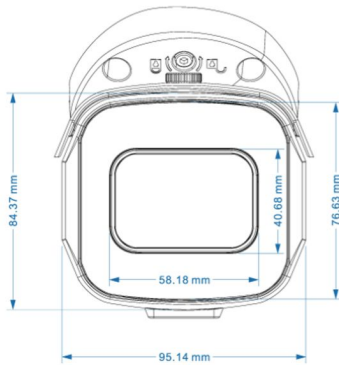

SD Card Slot	Optional External, Support Max 512GB
RS485	/
General	
Housing	IP67
Anti-cut Bracket	YES
IR Cut Filter	YES
Operation Temperature	-20°C ~ +60°C RH95% Max
Storage Temperature	-20°C ~ +60°C RH95% Max
Power Source	DC12V±10%,950mA
Dimension	170 (W) x 110 (H) x 101 (D) mm
Weight	1.65Kgs

Made in Taiwan

CCTV

Analog Camera, IP Camera
Dome & Bullet Cameras
Hidden Cameras
4K Cameras
PTZ Cameras

**Wireless
Cameras**

Panoramic Camera
4K Action Camera | Car Cameras
Battery Cameras
WiFi Door Bells
Hidden Cameras

**Biometric
Devices**

Fingerprint | Face | Card |
Access PIN Reader
Electromagnetic Lock
Exit Button | Break Glass
Video Door Intercom

PIXELS CONNECT PTE LTD

1013, Geylang East Ave 3, #01-144 Singapore 389728

pixelsconnect@gmail.com | www.pixelsconnect.com.sg | Tel:+65 6440 0023