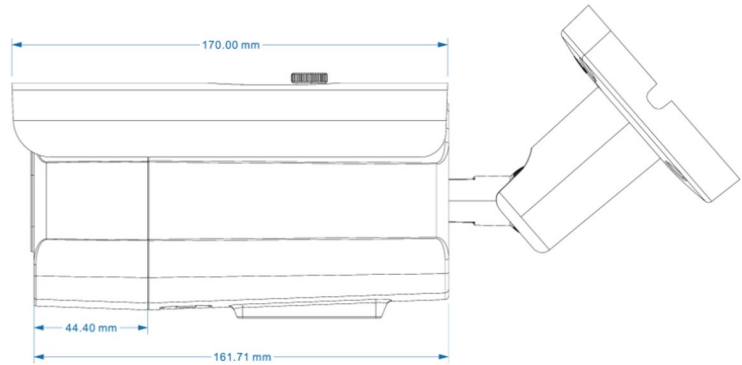

SD Card Slot	Optional External, Support Max 512GB
RS485	/
General	
Housing	IP67
Anti-cut Bracket	YES
IR Cut Filter	YES
Operation Temperature	-20°C ~ +60°C RH95% Max
Storage Temperature	-20°C ~ +60°C RH95% Max
Power Source	DC12V±10%,950mA
Dimension	170 (W) x 110 (H) x 101 (D) mm
Weight	1.65Kgs

Made in Taiwan

CCTV

Analog Camera, IP Camera
Dome & Bullet Cameras
Hidden Cameras
4K Cameras
PTZ Cameras

**Wireless
Cameras**

Panoramic Camera
4K Action Camera | Car Cameras
Battery Cameras
WiFi Door Bells
Hidden Cameras

**Biometric
Devices**

Fingerprint | Face | Card |
Access PIN Reader
Electromagnetic Lock
Exit Button | Break Glass
Video Door Intercom

PIXELS CONNECT PTE LTD

1013, Geylang East Ave 3, #01-144 Singapore 389728

pixelsconnect@gmail.com | www.pixelsconnect.com.sg | Tel:+65 6440 0023