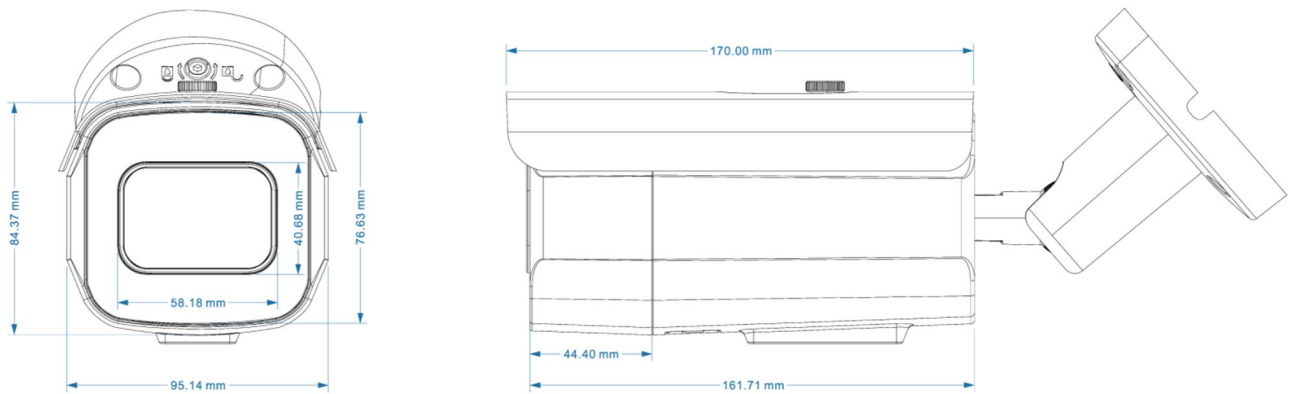

SD Card Slot	/
RS485	/
General	
Housing	IP67
Anti-cut Bracket	YES
IR Cut Filter	YES
Operation Temperature	-20°C ~ +60°C RH95% Max
Storage Temperature	-20°C ~ +60°C RH95% Max
Power Source	DC12V±10%,950mA
Dimension	170(W) x 110(H) x 101(D)mm
Weight	1.65Kgs

Made in Taiwan

CCTV

Analog Camera, IP Camera
Dome & Bullet Cameras
Hidden Cameras
4K Cameras
PTZ Cameras

**Wireless
Cameras**

Panoramic Camera
4K Action Camera | Car Cameras
Battery Cameras
WiFi Door Bells
Hidden Cameras

**Biometric
Devices**

Fingerprint | Face | Card |
Access PIN Reader
Electromagnetic Lock
Exit Button | Break Glass
Video Door Intercom

PIXELS CONNECT PTE LTD

1013, Geylang East Ave 3, #01-144 Singapore 389728

pixelsconnect@gmail.com | www.pixelsconnect.com.sg | Tel:+65 6440 0023