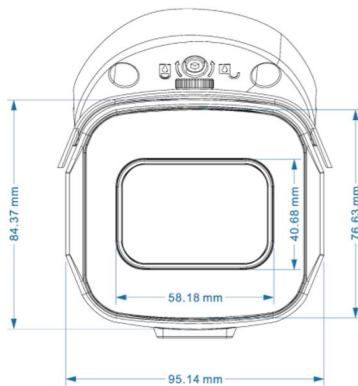

SD Card Slot	Optional External, Support Max 512GB
RS485	/
General	
Housing	IP67
Anti-cut Bracket	YES
IR Cut Filter	YES
Operation Temperature	-20℃ ~ +60℃ RH95% Max
Storage Temperature	-20℃ ~ +60℃ RH95% Max
Power Source	DC12V±10%,950mA
Dimension	170(W) x 110(H) x 101(D)mm
Weight	1.65Kgs (With bracket)

Made in Taiwan

CCTV

Analog Camera, IP Camera
Dome & Bullet Cameras
Hidden Cameras
4K Cameras
PTZ Cameras

**Wireless
Cameras**

Panoramic Camera
4K Action Camera | Car Cameras
Battery Cameras
WiFi Door Bells
Hidden Cameras

**Biometric
Devices**

Fingerprint | Face | Card |
Access PIN Reader
Electromagnetic Lock
Exit Button | Break Glass
Video Door Intercom

PIXELS CONNECT PTE LTD

1013, Geylang East Ave 3, #01-144 Singapore 389728

pixelsconnect@gmail.com | www.pixelsconnect.com.sg | Tel:+65 6440 0023