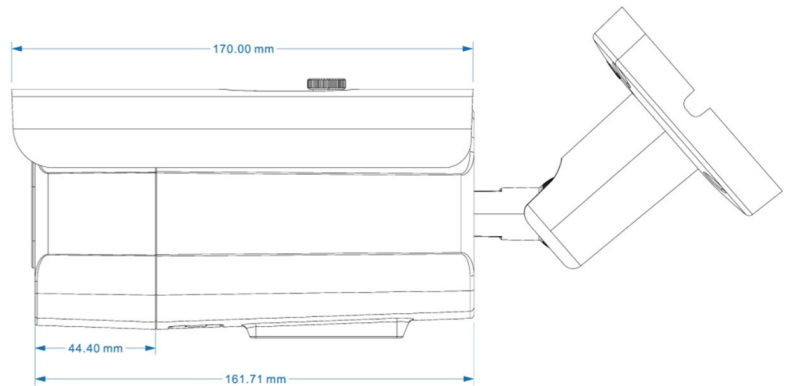

SD Card Slot	Optional External, Support Max 512GB
RS485	/
General	
Housing	IP67
Anti-cut Bracket	YES
IR Cut Filter	YES
Operation Temperature	-20℃ ~ +60℃ RH95% Max
Storage Temperature	-20℃ ~ +60℃ RH95% Max
Power Source	DC12V±10%,950mA
Dimension	170(W) x 110(H) x 101(D)mm
Weight	1.65Kgs (With bracket)

Made in Taiwan

CCTV

Analog Camera, IP Camera
Dome & Bullet Cameras
Hidden Cameras
4K Cameras
PTZ Cameras

**Wireless
Cameras**

Panoramic Camera
4K Action Camera | Car Cameras
Battery Cameras
WiFi Door Bells
Hidden Cameras

**Biometric
Devices**

Fingerprint | Face | Card |
Access PIN Reader
Electromagnetic Lock
Exit Button | Break Glass
Video Door Intercom

PIXELS CONNECT PTE LTD

1013, Geylang East Ave 3, #01-144 Singapore 389728

pixelsconnect@gmail.com | www.pixelsconnect.com.sg | Tel:+65 6440 0023