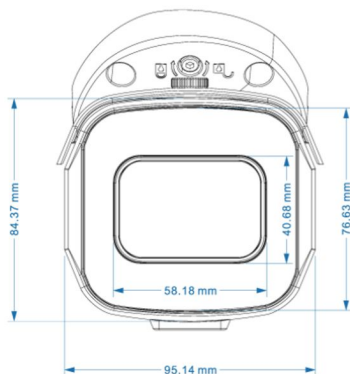

General	
Housing	IP67
Anti-cut Bracket	YES
IR Cut Filter	YES
Operation Temperature	-20°C ~ +60°C RH95% Max
Storage Temperature	-20°C ~ +60°C RH95% Max
Power Source	DC12V±10%,950mA
Dimension	170(W) x 110(H) x 101(D)mm
Weight	1.65Kgs (With bracket)

Made in Taiwan

CCTV

Analog Camera, IP Camera
Dome & Bullet Cameras
Hidden Cameras
4K Cameras
PTZ Cameras

**Wireless
Cameras**

Panoramic Camera
4K Action Camera | Car Cameras
Battery Cameras
WiFi Door Bells
Hidden Cameras

**Biometric
Devices**

Fingerprint | Face | Card |
Access PIN Reader
Electromagnetic Lock
Exit Button | Break Glass
Video Door Intercom

PIXELS CONNECT PTE LTD

1013, Geylang East Ave 3, #01-144 Singapore 389728

pixelsconnect@gmail.com | www.pixelsconnect.com.sg | Tel:+65 6440 0023