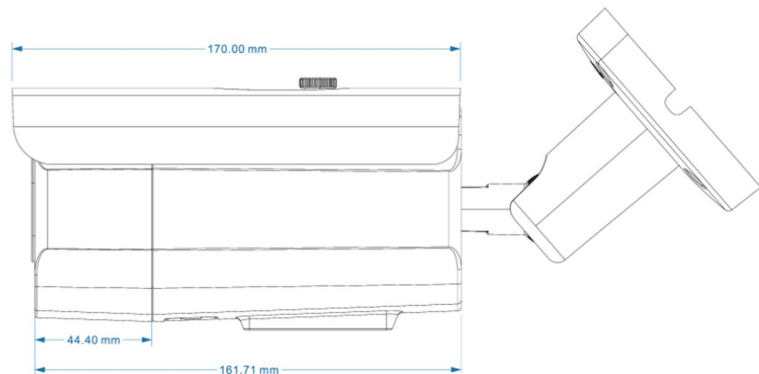

General	
Housing	IP67
Anti-cut Bracket	YES
IR Cut Filter	YES
Operation Temperature	-20°C ~ +60°C RH95% Max
Storage Temperature	-20°C ~ +60°C RH95% Max
Power Source	DC12V±10%,950mA
Dimension	170(W) x 110(H) x 101(D)mm
Weight	1.65Kgs (With bracket)

Made in Taiwan

CCTV

Analog Camera, IP Camera
Dome & Bullet Cameras
Hidden Cameras
4K Cameras
PTZ Cameras

**Wireless
Cameras**

Panoramic Camera
4K Action Camera | Car Cameras
Battery Cameras
WiFi Door Bells
Hidden Cameras

**Biometric
Devices**

Fingerprint | Face | Card |
Access PIN Reader
Electromagnetic Lock
Exit Button | Break Glass
Video Door Intercom

PIXELS CONNECT PTE LTD

1013, Geylang East Ave 3, #01-144 Singapore 389728

pixelsconnect@gmail.com | www.pixelsconnect.com.sg | Tel:+65 6440 0023