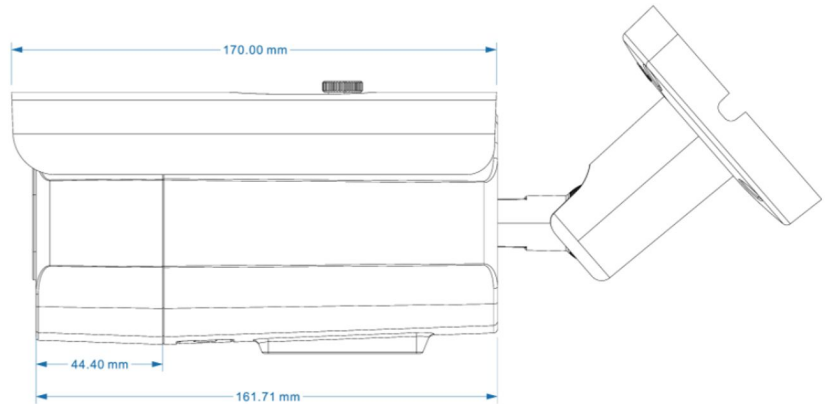

Alarm	Optional 1 Channel Input/Output
SD Card Slot	Optional External, Support Max 512GB,Built in 4G Storage
RS485	/
General	
Housing	IP67
Anti-cut Bracket	YES
IR Cut Filter	YES
Operation Temperature	-30°C ~ +60°C RH95% Max
Storage Temperature	-20°C ~ +60°C RH95% Max
Power Source	DC12V±10%,950mA
Dimension	170 (W) x 110 (H) x 101 (D) mm
Weight	1.65Kgs (With bracket)

Made in Taiwan

CCTV

Analog Camera, IP Camera
Dome & Bullet Cameras
Hidden Cameras
4K Cameras
PTZ Cameras

**Wireless
Cameras**

Panoramic Camera
4K Action Camera | Car Cameras
Battery Cameras
WiFi Door Bells
Hidden Cameras

**Biometric
Devices**

Fingerprint | Face | Card |
Access PIN Reader
Electromagnetic Lock
Exit Button | Break Glass
Video Door Intercom

PIXELS CONNECT PTE LTD

1013, Geylang East Ave 3, #01-144 Singapore 389728

pixelsconnect@gmail.com | www.pixelsconnect.com.sg | Tel:+65 6440 0023