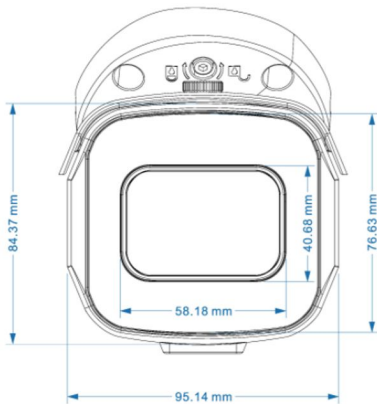

Alarm	Optional 1 Channel Input/Output
SD Card Slot	Optional External, Support Max 512GB,Built in 4G Storage
RS485	/
General	
Housing	IP67
Anti-cut Bracket	YES
IR Cut Filter	YES
Operation Temperature	-30°C ~ +60°C RH95% Max
Storage Temperature	-20°C ~ +60°C RH95% Max
Power Source	DC12V±10%,950mA
Dimension	170 (W) x 110 (H) x 101 (D) mm
Weight	1.65Kgs (With bracket)

Made in Taiwan

CCTV

Analog Camera, IP Camera
Dome & Bullet Cameras
Hidden Cameras
4K Cameras
PTZ Cameras

**Wireless
Cameras**

Panoramic Camera
4K Action Camera | Car Cameras
Battery Cameras
WiFi Door Bells
Hidden Cameras

**Biometric
Devices**

Fingerprint | Face | Card |
Access PIN Reader
Electromagnetic Lock
Exit Button | Break Glass
Video Door Intercom

PIXELS CONNECT PTE LTD

1013, Geylang East Ave 3, #01-144 Singapore 389728

pixelsconnect@gmail.com | www.pixelsconnect.com.sg | Tel:+65 6440 0023