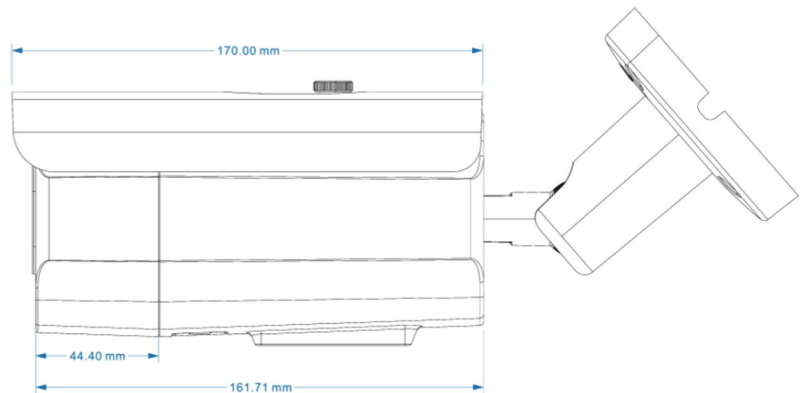

Alarm	Optional 1 Channel Input/Output
SD Card Slot	Optional External, Support Max 512GB
RS485	/
General	
Housing	IP67
Anti-cut Bracket	YES
IR Cut Filter	YES
Operation Temperature	-20°C ~ +60°C RH95% Max
Storage Temperature	-20°C ~ +60°C RH95% Max
Power Source	DC12V±10%,1100mA
Dimension	170 (W) x 110 (H) x 101 (D)mm
Weight	1.65Kgs (With bracket)

Made in Taiwan

CCTV

Analog Camera, IP Camera
Dome & Bullet Cameras
Hidden Cameras
4K Cameras
PTZ Cameras

**Wireless
Cameras**

Panoramic Camera
4K Action Camera | Car Cameras
Battery Cameras
WiFi Door Bells
Hidden Cameras

**Biometric
Devices**

Fingerprint | Face | Card |
Access PIN Reader
Electromagnetic Lock
Exit Button | Break Glass
Video Door Intercom

PIXELS CONNECT PTE LTD

1013, Geylang East Ave 3, #01-144 Singapore 389728

pixelsconnect@gmail.com | www.pixelsconnect.com.sg | Tel:+65 6440 0023