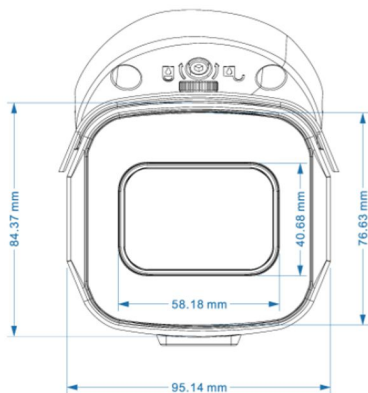

Alarm	Optional 1 Channel Input/Output
SD Card Slot	Optional External, Support Max 512GB
RS485	/
General	
Housing	IP67
Anti-cut Bracket	YES
IR Cut Filter	YES
Operation Temperature	-20°C ~ +60°C RH95% Max
Storage Temperature	-20°C ~ +60°C RH95% Max
Power Source	DC12V±10%,1100mA
Dimension	170 (W) x 110 (H) x 101 (D)mm
Weight	1.65Kgs (With bracket)

Made in Taiwan

CCTV

Analog Camera, IP Camera
Dome & Bullet Cameras
Hidden Cameras
4K Cameras
PTZ Cameras

**Wireless
Cameras**

Panoramic Camera
4K Action Camera | Car Cameras
Battery Cameras
WiFi Door Bells
Hidden Cameras

**Biometric
Devices**

Fingerprint | Face | Card |
Access PIN Reader
Electromagnetic Lock
Exit Button | Break Glass
Video Door Intercom

PIXELS CONNECT PTE LTD

1013, Geylang East Ave 3, #01-144 Singapore 389728

pixelsconnect@gmail.com | www.pixelsconnect.com.sg | Tel:+65 6440 0023