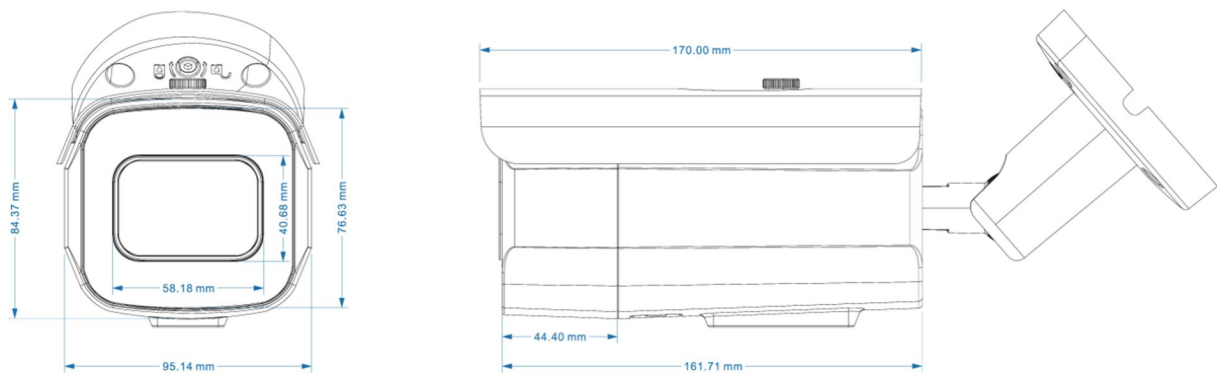

SD Card Slot	Optional External, Support Max 512GB
RS485	/
General	
Housing	IP67
Anti-cut Bracket	YES
IR Cut Filter	YES
Operation Temperature	-20 °C ~ +60 °C RH95% Max
Storage Temperature	-20 °C ~ +60 °C RH95% Max
Power Source	DC12V±10%,950mA
Dimension	170(W) x 110(H) x 101(D)mm
Weight	1.65Kgs (With bracket)

Made in Taiwan

CCTV

Analog Camera, IP Camera
Dome & Bullet Cameras
Hidden Cameras
4K Cameras
PTZ Cameras

**Wireless
Cameras**

Panoramic Camera
4K Action Camera | Car Cameras
Battery Cameras
WiFi Door Bells
Hidden Cameras

**Biometric
Devices**

Fingerprint | Face | Card |
Access PIN Reader
Electromagnetic Lock
Exit Button | Break Glass
Video Door Intercom

PIXELS CONNECT PTE LTD

1013, Geylang East Ave 3, #01-144 Singapore 389728

pixelsconnect@gmail.com | www.pixelsconnect.com.sg | Tel:+65 6440 0023