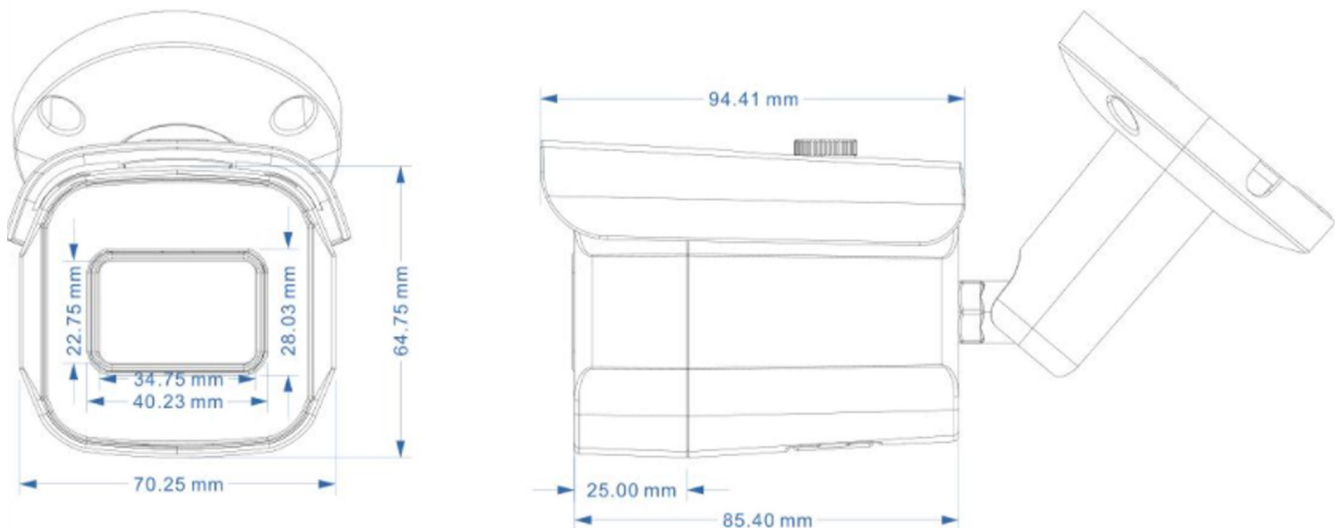

General	
Housing	IP67
Anti-cut Bracket	YES
IR Cut Filter	YES
Operation Temperature	-20°C ~ +60°C RH95% Max
Storage Temperature	-20°C ~ +60°C RH95% Max
Power Source	DC12V±10%,950mA
Dimension	170(W)x75(H)x77(D)mm
Weight	770g

Made in Taiwan

CCTV

Analog Camera, IP Camera
Dome & Bullet Cameras
Hidden Cameras
4K Cameras
PTZ Cameras

**Wireless
Cameras**

Panoramic Camera
4K Action Camera | Car Cameras
Battery Cameras
WiFi Door Bells
Hidden Cameras

**Biometric
Devices**

Fingerprint | Face | Card |
Access PIN Reader
Electromagnetic Lock
Exit Button | Break Glass
Video Door Intercom

PIXELS CONNECT PTE LTD

1013, Geylang East Ave 3, #01-144 Singapore 389728

pixelsconnect@gmail.com | www.pixelsconnect.com.sg | Tel:+65 6440 0023