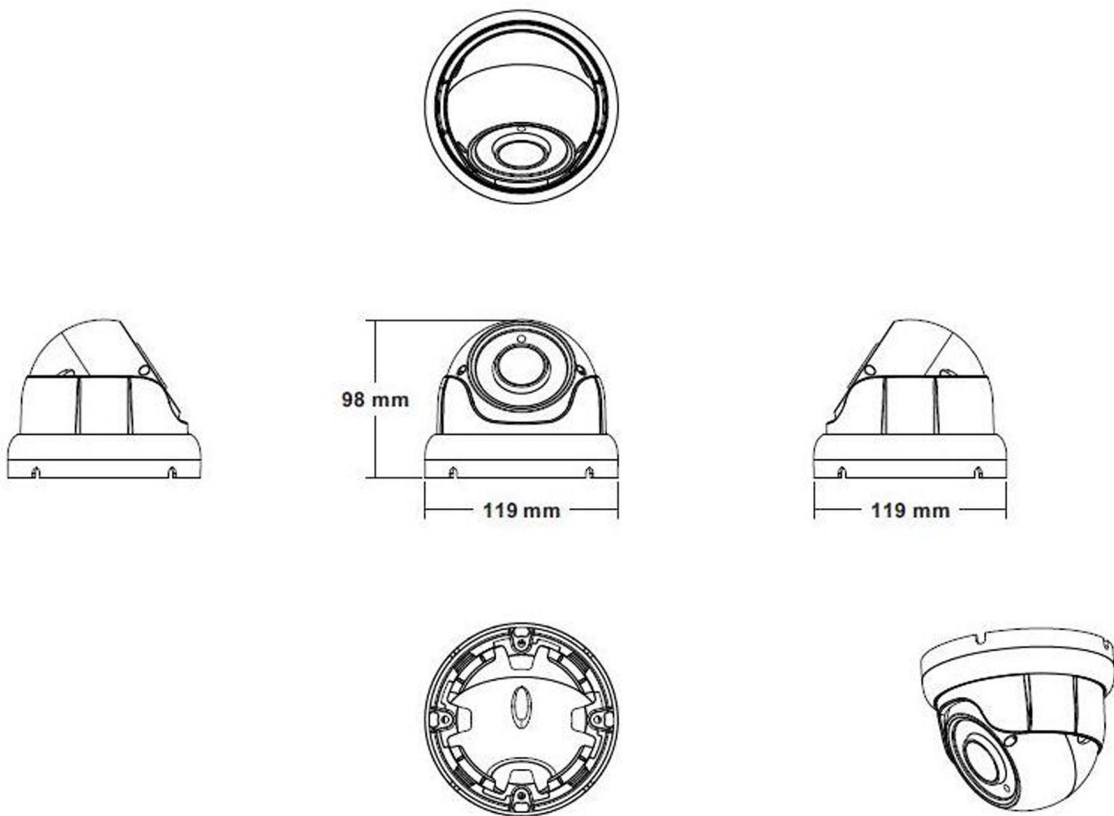

Alarm	/
SD Card Slot	/
RS485	/
General	
Housing	IP67
Anti-cut Bracket	NO
IR Cut Filter	YES
Operation Temperature	-20°C ~ +60°C RH95% Max
Storage Temperature	-20°C ~ +60°C RH95% Max
Power Source	DC12V±10%,950mA
Dimension	∅ 119 x 98(H) mm
Weight	800g

Made in Taiwan

CCTV

Analog Camera, IP Camera
Dome & Bullet Cameras
Hidden Cameras
4K Cameras
PTZ Cameras

**Wireless
Cameras**

Panoramic Camera
4K Action Camera | Car Cameras
Battery Cameras
WiFi Door Bells
Hidden Cameras

**Biometric
Devices**

Fingerprint | Face | Card |
Access PIN Reader
Electromagnetic Lock
Exit Button | Break Glass
Video Door Intercom

PIXELS CONNECT PTE LTD

1013, Geylang East Ave 3, #01-144 Singapore 389728

pixelsconnect@gmail.com | www.pixelsconnect.com.sg | Tel:+65 6440 0023