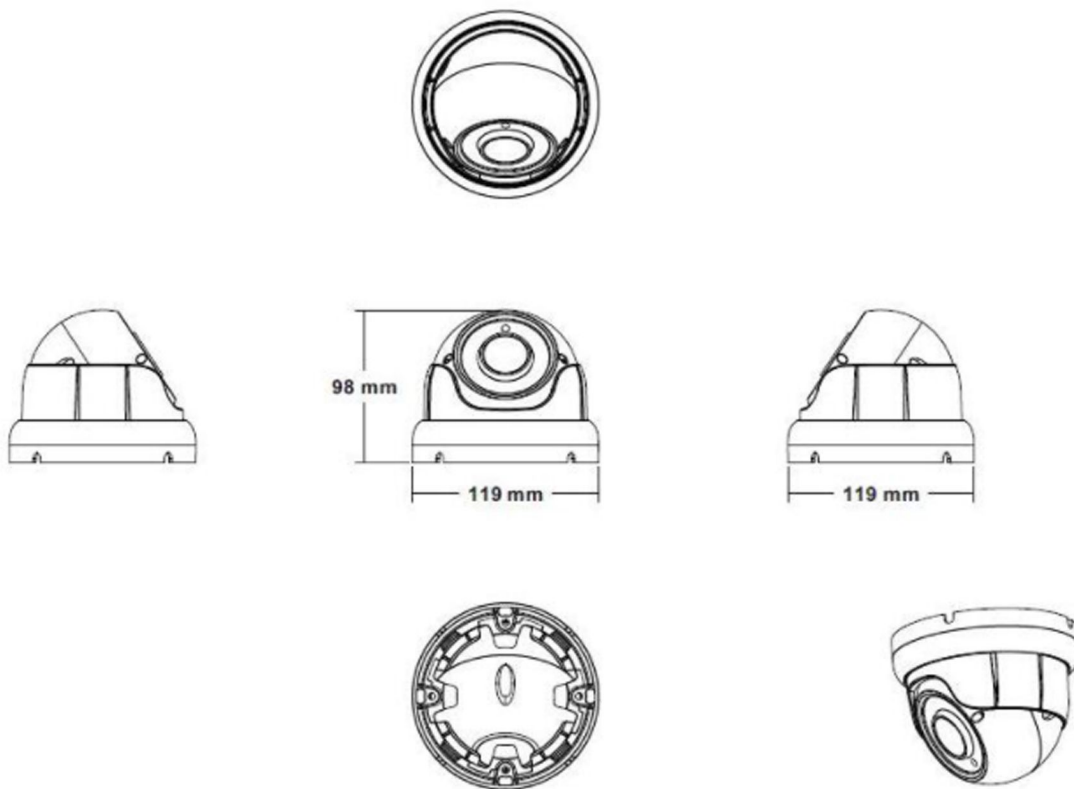

SD Card Slot	/
RS485	/
General	
Housing	IP67
Anti-cut Bracket	NO
IR Cut Filter	YES
Operation Temperature	-20°C ~ +60°C RH95% Max
Storage Temperature	-20°C ~ +60°C RH95% Max
Power Source	DC12V±10%,950mA
Dimension	∅ 119 x 98(H) mm
Weight	800g

Made in Taiwan

CCTV

Analog Camera, IP Camera
Dome & Bullet Cameras
Hidden Cameras
4K Cameras
PTZ Cameras

**Wireless
Cameras**

Panoramic Camera
4K Action Camera | Car Cameras
Battery Cameras
WiFi Door Bells
Hidden Cameras

**Biometric
Devices**

Fingerprint | Face | Card |
Access PIN Reader
Electromagnetic Lock
Exit Button | Break Glass
Video Door Intercom

PIXELS CONNECT PTE LTD

1013, Geylang East Ave 3, #01-144 Singapore 389728

pixelsconnect@gmail.com | www.pixelsconnect.com.sg | Tel:+65 6440 0023