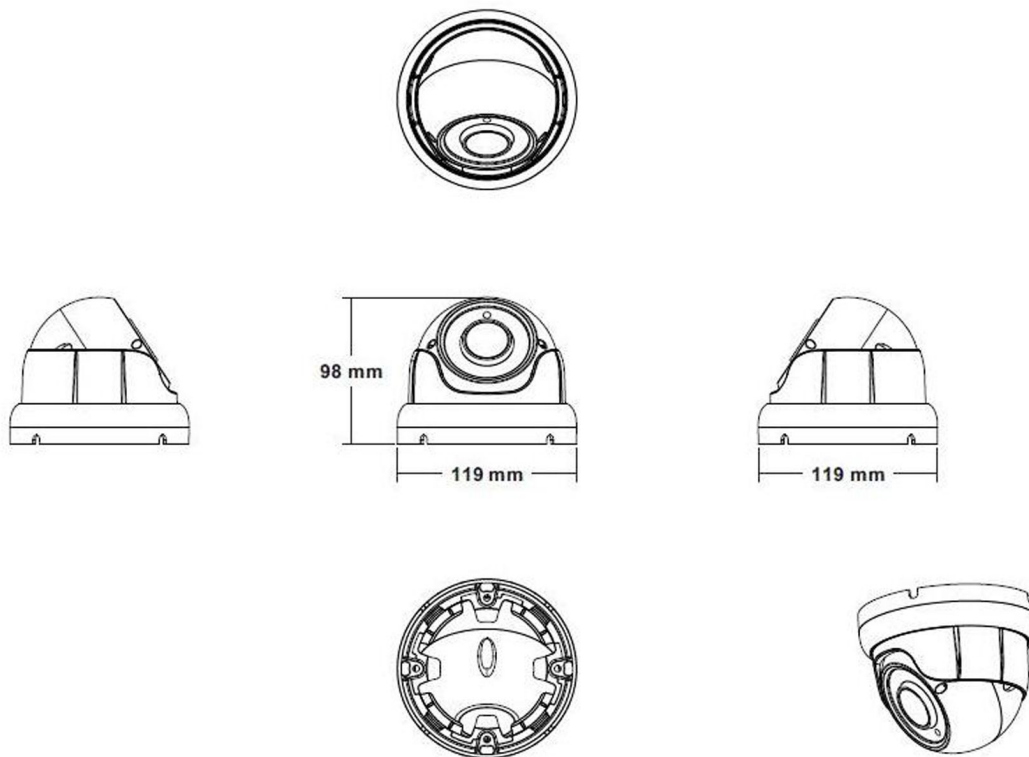

Alarm	Optional 1 Channel Input/Ouput
SD Card Slot	Optional External, Support Max 512GB
RS485	/
General	
Housing	IP67
Anti-cut Bracket	NO
IR Cut Filter	YES
Operation Temperature	-20°C ~ +60°C RH95% Max
Storage Temperature	-20°C ~ +60°C RH95% Max
Power Source	DC12V±10%,950mA
Dimension	∅ 119 x 98 (H) mm
Weight	800g

Made in Taiwan

CCTV

Analog Camera, IP Camera
Dome & Bullet Cameras
Hidden Cameras
4K Cameras
PTZ Cameras

**Wireless
Cameras**

Panoramic Camera
4K Action Camera | Car Cameras
Battery Cameras
WiFi Door Bells
Hidden Cameras

**Biometric
Devices**

Fingerprint | Face | Card |
Access PIN Reader
Electromagnetic Lock
Exit Button | Break Glass
Video Door Intercom

PIXELS CONNECT PTE LTD

1013, Geylang East Ave 3, #01-144 Singapore 389728

pixelsconnect@gmail.com | www.pixelsconnect.com.sg | Tel:+65 6440 0023