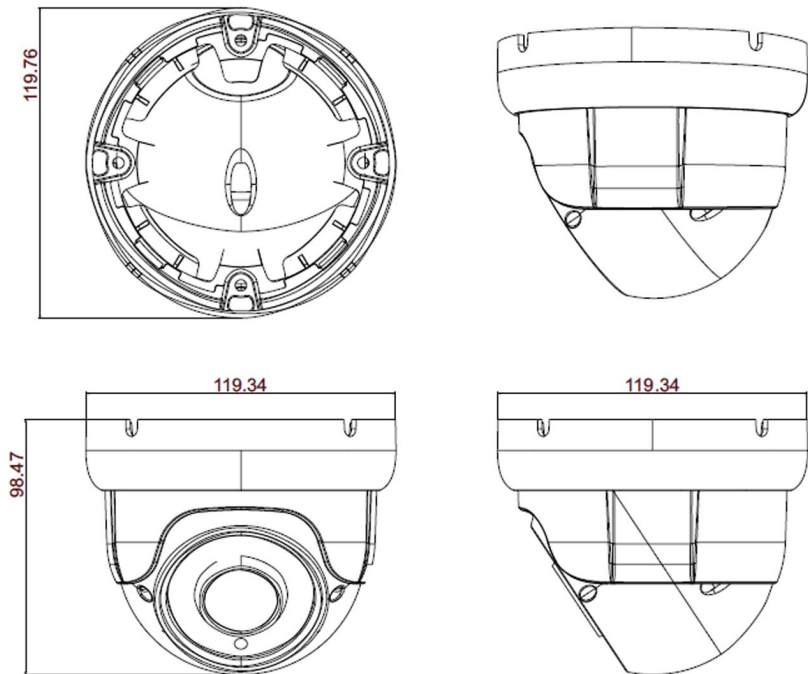

SD Card Slot	Optional External, Support Max 512GB
RS485	/
General	
Housing	IP67
Anti-cut Bracket	NO
IR Cut Filter	YES
Operation Temperature	-20°C ~ +60°C RH95% Max
Storage Temperature	-20°C ~ +60°C RH95% Max
Power Source	DC12V±10%,950mA
Dimension	∅ 119 x 98(H) mm
Weight	800g

Made in Taiwan

CCTV

Analog Camera, IP Camera
Dome & Bullet Cameras
Hidden Cameras
4K Cameras
PTZ Cameras

**Wireless
Cameras**

Panoramic Camera
4K Action Camera | Car Cameras
Battery Cameras
WiFi Door Bells
Hidden Cameras

**Biometric
Devices**

Fingerprint | Face | Card |
Access PIN Reader
Electromagnetic Lock
Exit Button | Break Glass
Video Door Intercom

PIXELS CONNECT PTE LTD

1013, Geylang East Ave 3, #01-144 Singapore 389728

pixelsconnect@gmail.com | www.pixelsconnect.com.sg | Tel:+65 6440 0023