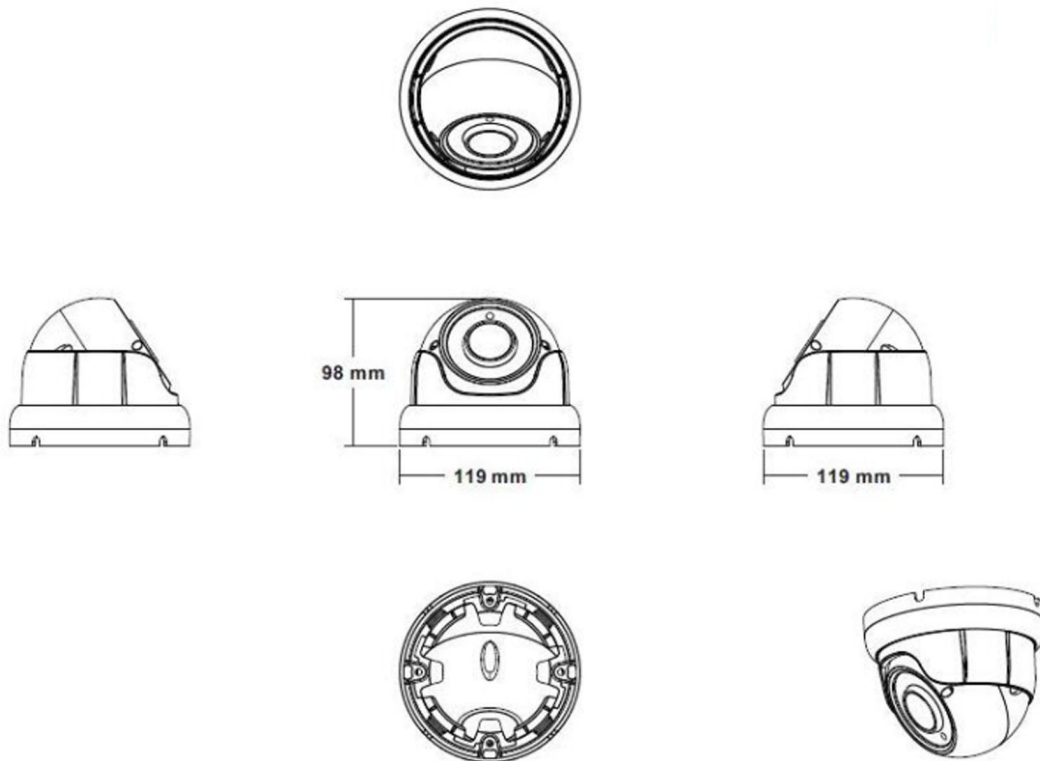

RS485	/
General	
Housing	IP67
Anti-cut Bracket	NO
IR Cut Filter	YES
Operation Temperature	-20°C ~ +60°C RH95% Max
Storage Temperature	-20°C ~ +60°C RH95% Max
Power Source	DC12V±10%,950mA
Dimension	Ø 119 x 98(H) mm
Weight	800g

Made in Taiwan

Analog Camera, IP Camera
Dome & Bullet Cameras
Hidden Cameras
4K Cameras
PTZ Cameras

Panoramic Camera
4K Action Camera | Car Cameras
Battery Cameras
WiFi Door Bells
Hidden Cameras

Fingerprint | Face | Card |
Access PIN Reader
Electromagnetic Lock
Exit Button | Break Glass
Video Door Intercom

PIXELS CONNECT PTE LTD

1013, Geylang East Ave 3, #01-144 Singapore 389728

pixelsconnect@gmail.com | www.pixelsconnect.com.sg | Tel:+65 6440 0023