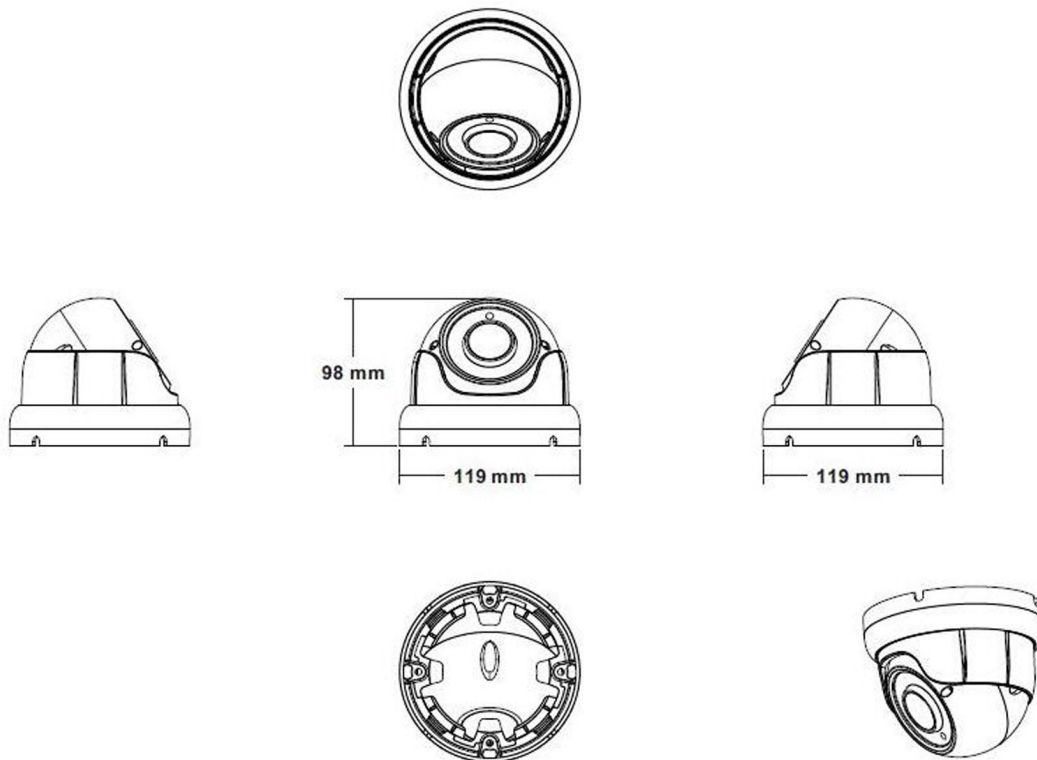

Alarm	/
SD Card Slot	/
RS485	/
General	
Housing	IP67
Anti-cut Bracket	NO
IR Cut Filter	YES
Operation Temperature	-20°C ~ +60°C RH95% Max
Storage Temperature	-20°C ~ +60°C RH95% Max
Power Source	DC12V±10%,950mA
Dimension	∅ 119 x 98 (H) mm
Weight	800g

Made in Taiwan

Analog Camera, IP Camera
Dome & Bullet Cameras
Hidden Cameras
4K Cameras
PTZ Cameras

Panoramic Camera
4K Action Camera | Car Cameras
Battery Cameras
WiFi Door Bells
Hidden Cameras

Fingerprint | Face | Card |
Access PIN Reader
Electromagnetic Lock
Exit Button | Break Glass
Video Door Intercom

PIXELS CONNECT PTE LTD

1013, Geylang East Ave 3, #01-144 Singapore 389728

pixelsconnect@gmail.com | www.pixelsconnect.com.sg | Tel:+65 6440 0023