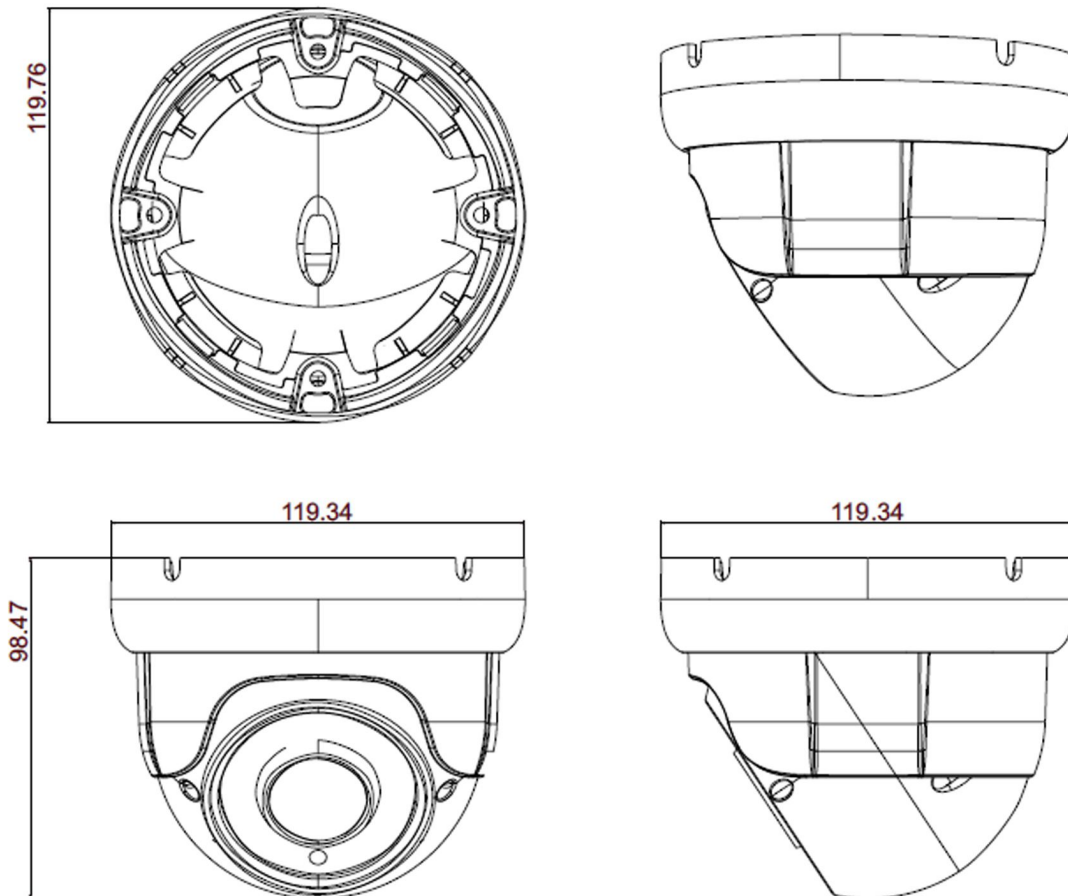

SD Card Slot	Optional External, Support Max 512GB
RS485	/
General	
Housing	IP67
Anti-cut Bracket	NO
IR Cut Filter	YES
Operation Temperature	-20°C ~ +60°C RH95% Max
Storage Temperature	-20°C ~ +60°C RH95% Max
Power Source	DC12V±10%,950mA
Dimension	∅ 119 x 98(H) mm
Weight	800g

Made in Taiwan

Analog Camera, IP Camera
Dome & Bullet Cameras
Hidden Cameras
4K Cameras
PTZ Cameras

Panoramic Camera
4K Action Camera | Car Cameras
Battery Cameras
WiFi Door Bells
Hidden Cameras

Fingerprint | Face | Card |
Access PIN Reader
Electromagnetic Lock
Exit Button | Break Glass
Video Door Intercom

PIXELS CONNECT PTE LTD

1013, Geylang East Ave 3, #01-144 Singapore 389728

pixelsconnect@gmail.com | www.pixelsconnect.com.sg | Tel:+65 6440 0023