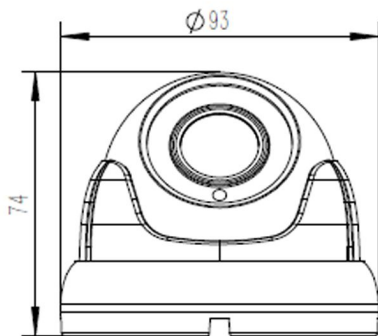

Alarm	/
SD Card Slot	/
RS485	/
General	
Housing	IP67
Anti-cut Bracket	NO
IR Cut Filter	YES
Operation Temperature	-20°C ~ +60°C RH95% Max
Storage Temperature	-20°C ~ +60°C RH95% Max
Power Source	DC12V±10%,750mA
Dimension	∅ 93 x 74 (H) mm
Weight	400g

Made in Taiwan

CCTV

Analog Camera, IP Camera
Dome & Bullet Cameras
Hidden Cameras
4K Cameras
PTZ Cameras

**Wireless
Cameras**

Panoramic Camera
4K Action Camera | Car Cameras
Battery Cameras
WiFi Door Bells
Hidden Cameras

**Biometric
Devices**

Fingerprint | Face | Card |
Access PIN Reader
Electromagnetic Lock
Exit Button | Break Glass
Video Door Intercom

PIXELS CONNECT PTE LTD

1013, Geylang East Ave 3, #01-144 Singapore 389728

pixelsconnect@gmail.com | www.pixelsconnect.com.sg | Tel:+65 6440 0023