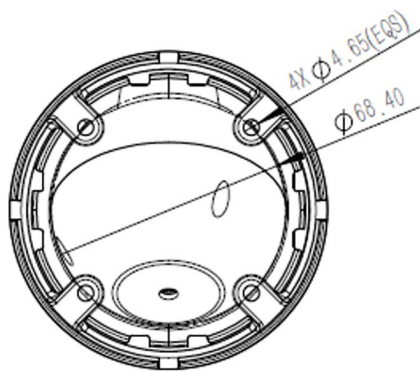

Alarm	/
SD Card Slot	/
RS485	/
General	
Housing	IP67
Anti-cut Bracket	NO
IR Cut Filter	YES
Operation Temperature	-20°C ~ +60°C RH95% Max
Storage Temperature	-20°C ~ +60°C RH95% Max
Power Source	DC12V±10%,750mA
Dimension	∅ 93 x 74 (H) mm
Weight	400g

Made in Taiwan

CCTV

Analog Camera, IP Camera
Dome & Bullet Cameras
Hidden Cameras
4K Cameras
PTZ Cameras

**Wireless
Cameras**

Panoramic Camera
4K Action Camera | Car Cameras
Battery Cameras
WiFi Door Bells
Hidden Cameras

**Biometric
Devices**

Fingerprint | Face | Card |
Access PIN Reader
Electromagnetic Lock
Exit Button | Break Glass
Video Door Intercom

PIXELS CONNECT PTE LTD

1013, Geylang East Ave 3, #01-144 Singapore 389728

pixelsconnect@gmail.com | www.pixelsconnect.com.sg | Tel:+65 6440 0023