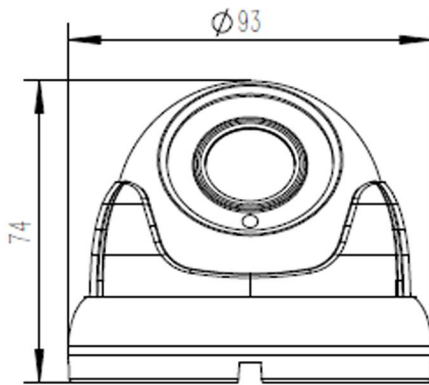

General

Housing	IP67
Anti-cut Bracket	NO
IR Cut Filter	YES
Operation Temperature	-20°C ~ +60°C RH95% Max
Storage Temperature	-20°C ~ +60°C RH95% Max
Power Source	DC12V±10%,750mA
Dimension	∅ 93 x 74(H) mm
Weight	480g

Made in Taiwan

CCTV

Analog Camera, IP Camera
Dome & Bullet Cameras
Hidden Cameras
4K Cameras
PTZ Cameras

**Wireless
Cameras**

Panoramic Camera
4K Action Camera | Car Cameras
Battery Cameras
WiFi Door Bells
Hidden Cameras

**Biometric
Devices**

Fingerprint | Face | Card |
Access PIN Reader
Electromagnetic Lock
Exit Button | Break Glass
Video Door Intercom

PIXELS CONNECT PTE LTD

1013, Geylang East Ave 3, #01-144 Singapore 389728

pixelsconnect@gmail.com | www.pixelsconnect.com.sg | Tel:+65 6440 0023