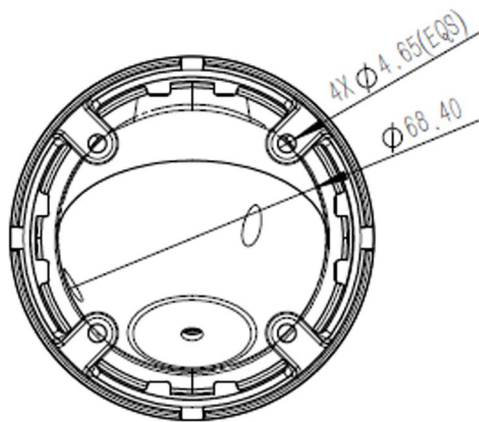

General

Housing	IP67
Anti-cut Bracket	NO
IR Cut Filter	YES
Operation Temperature	-20°C ~ +60°C RH95% Max
Storage Temperature	-20°C ~ +60°C RH95% Max
Power Source	DC12V±10%,750mA
Dimension	∅ 93 x 74(H) mm
Weight	480g

Made in Taiwan

CCTV

Analog Camera, IP Camera
Dome & Bullet Cameras
Hidden Cameras
4K Cameras
PTZ Cameras

**Wireless
Cameras**

Panoramic Camera
4K Action Camera | Car Cameras
Battery Cameras
WiFi Door Bells
Hidden Cameras

**Biometric
Devices**

Fingerprint | Face | Card |
Access PIN Reader
Electromagnetic Lock
Exit Button | Break Glass
Video Door Intercom

PIXELS CONNECT PTE LTD

1013, Geylang East Ave 3, #01-144 Singapore 389728

pixelsconnect@gmail.com | www.pixelsconnect.com.sg | Tel:+65 6440 0023