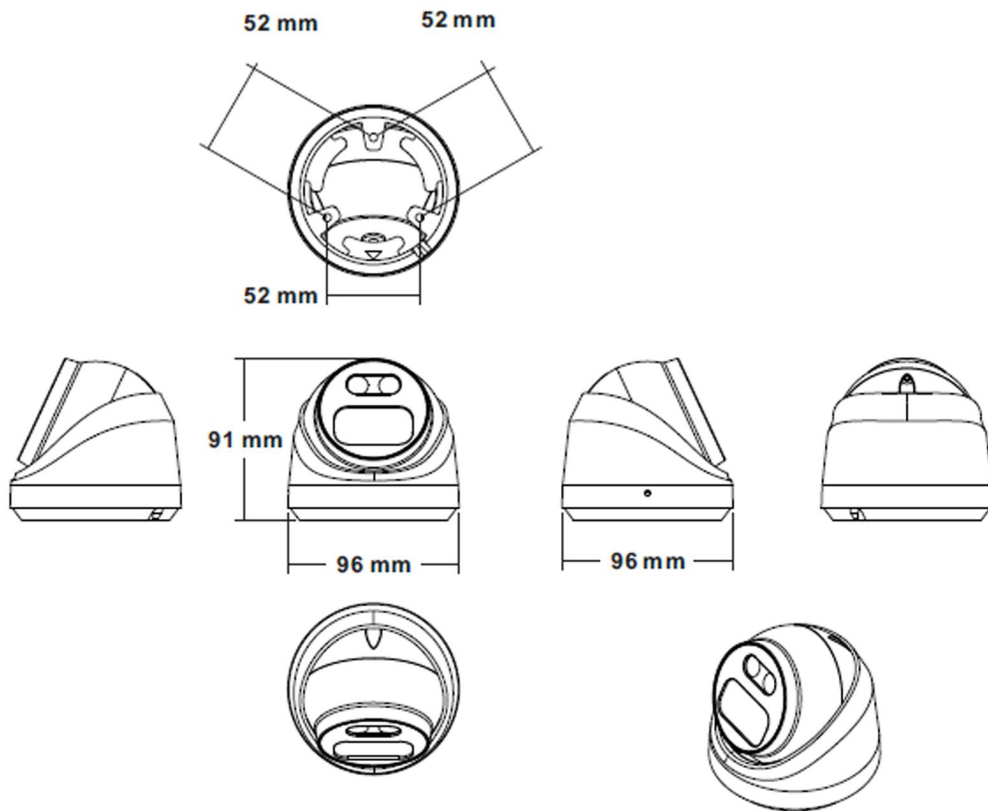

Alarm	1 Channel Input/Ouput
SD Card Slot	Optional Internal, Support Max 512GB,Built in 4G Storage
RS485	/
General	
Housing	IP67
Anti-cut Bracket	NO
IR Cut Filter	YES
Operation Temperature	-20°C ~ +60°C RH95% Max
Storage Temperature	-20°C ~ +60°C RH95% Max
Power Source	DC12V±10%,700mA
Dimension	96 x91
Weight	600g

Made in Taiwan

CCTV

Analog Camera, IP Camera
Dome & Bullet Cameras
Hidden Cameras
4K Cameras
PTZ Cameras

**Wireless
Cameras**

Panoramic Camera
4K Action Camera | Car Cameras
Battery Cameras
WiFi Door Bells
Hidden Cameras

**Biometric
Devices**

Fingerprint | Face | Card |
Access PIN Reader
Electromagnetic Lock
Exit Button | Break Glass
Video Door Intercom

PIXELS CONNECT PTE LTD

1013, Geylang East Ave 3, #01-144 Singapore 389728

pixelsconnect@gmail.com | www.pixelsconnect.com.sg | Tel:+65 6440 0023