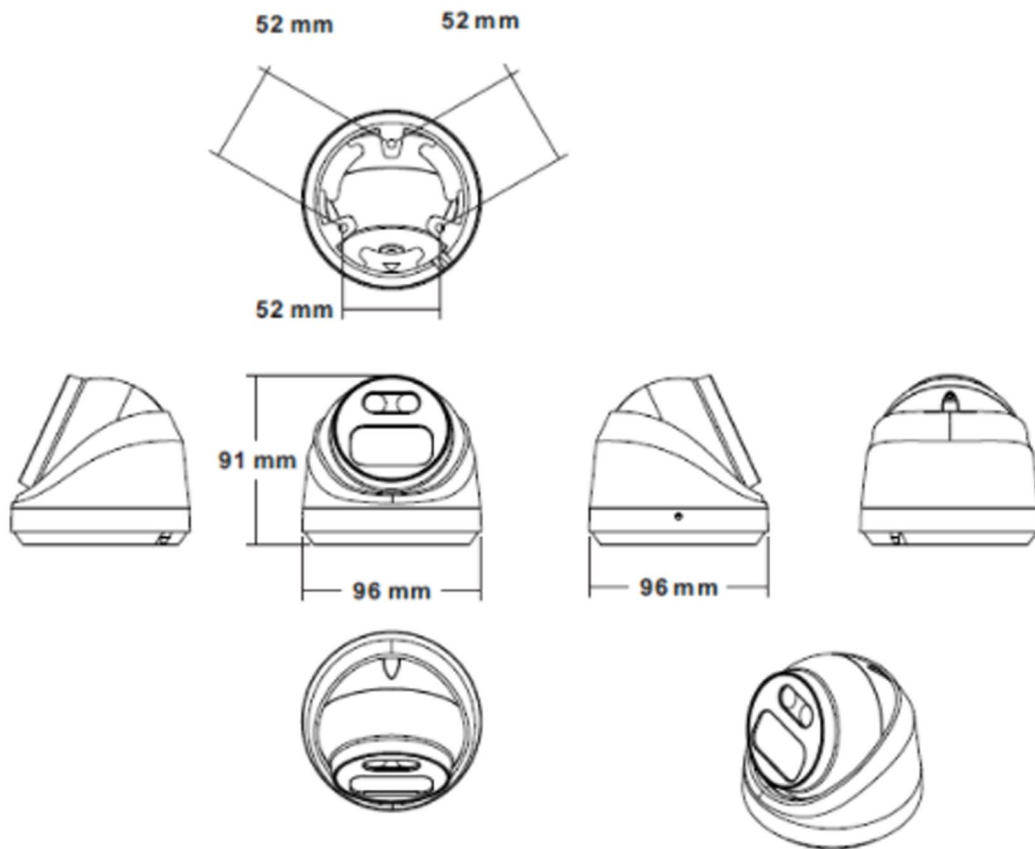

SD Card Slot	Optional Internal, Support Max 512GB
RS485	/
General	
Housing	IP67
Anti-cut Bracket	NO
IR Cut Filter	YES
Operation Temperature	-20°C ~ +60°C RH95% Max
Storage Temperature	-20°C ~ +60°C RH95% Max
Power Source	DC12V±10%,700mA
Dimension	96x91
Weight	600g

Made in Taiwan

Analog Camera, IP Camera
Dome & Bullet Cameras
Hidden Cameras
4K Cameras
PTZ Cameras

Panoramic Camera
4K Action Camera | Car Cameras
Battery Cameras
WiFi Door Bells
Hidden Cameras

Fingerprint | Face | Card |
Access PIN Reader
Electromagnetic Lock
Exit Button | Break Glass
Video Door Intercom

PIXELS CONNECT PTE LTD

1013, Geylang East Ave 3, #01-144 Singapore 389728

pixelsconnect@gmail.com | www.pixelsconnect.com.sg | Tel:+65 6440 0023