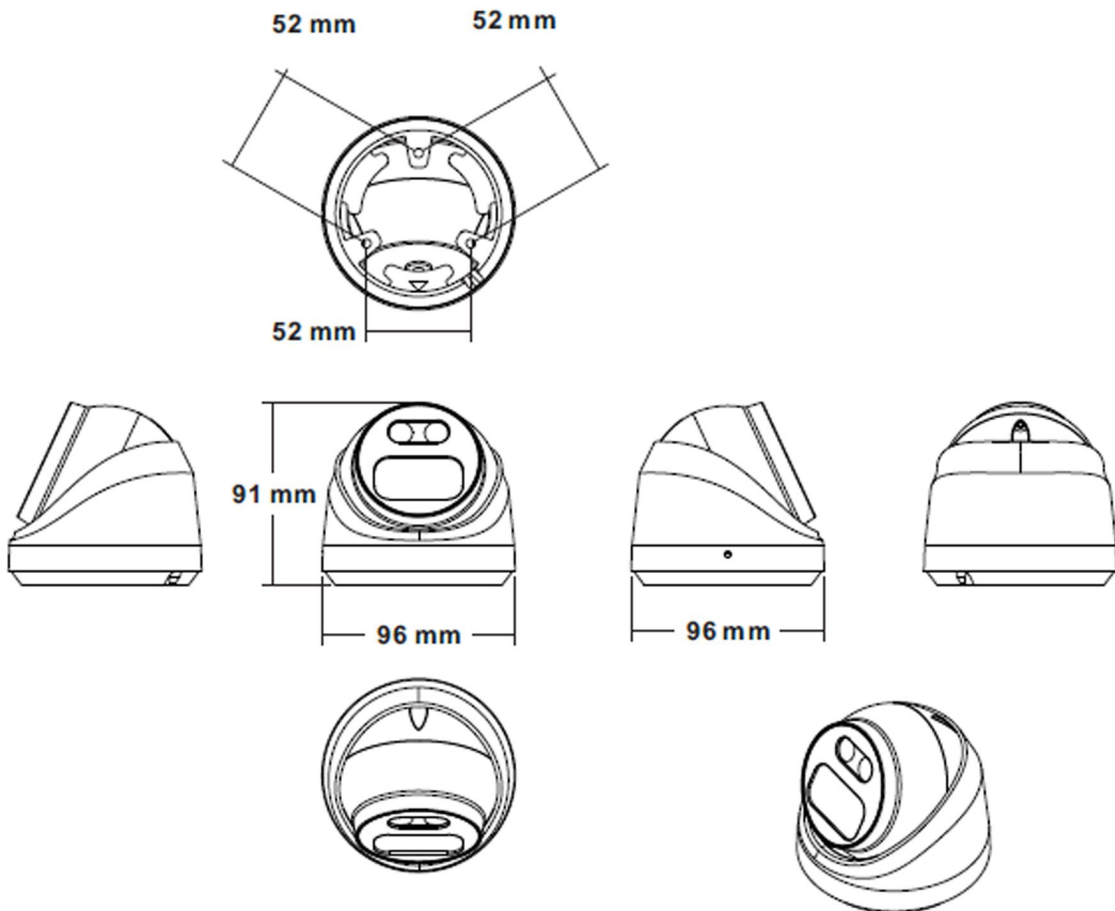

SD Card Slot	Optional External, Support Max 512GB
RS485	/
General	
Housing	IP67
Anti-cut Bracket	NO
IR Cut Filter	YES
Operation Temperature	-20°C ~ +60°C RH95% Max
Storage Temperature	-20°C ~ +60°C RH95% Max
Power Source	DC12V±10%,700mA
Dimension	96x96x91
Weight	600g

Made in Taiwan

CCTV

Analog Camera, IP Camera
Dome & Bullet Cameras
Hidden Cameras
4K Cameras
PTZ Cameras

**Wireless
Cameras**

Panoramic Camera
4K Action Camera | Car Cameras
Battery Cameras
WiFi Door Bells
Hidden Cameras

**Biometric
Devices**

Fingerprint | Face | Card |
Access PIN Reader
Electromagnetic Lock
Exit Button | Break Glass
Video Door Intercom

PIXELS CONNECT PTE LTD

1013, Geylang East Ave 3, #01-144 Singapore 389728

pixelsconnect@gmail.com | www.pixelsconnect.com.sg | Tel:+65 6440 0023