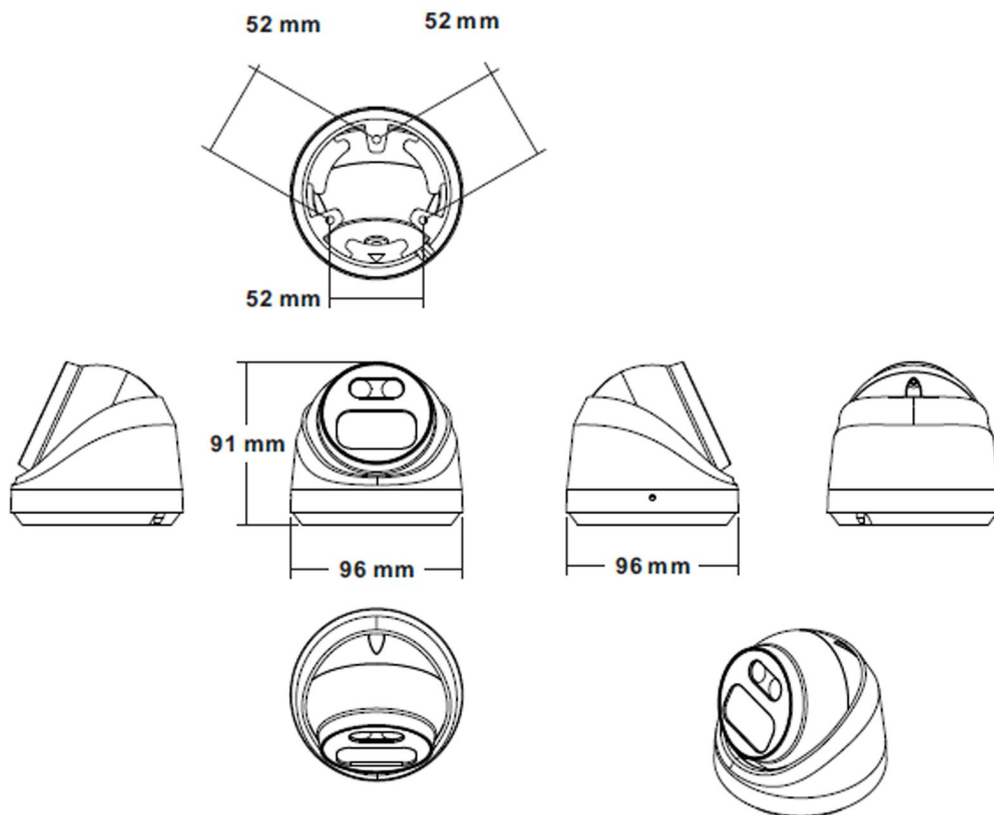

Alarm	/
SD Card Slot	Optional Internal, Support Max 512GB
RS485	/
General	
Housing	IP67
Anti-cut Bracket	NO
IR Cut Filter	YES
Operation Temperature	-20°C ~ +60°C RH95% Max
Storage Temperature	-20°C ~ +60°C RH95% Max
Power Source	DC12V±10%,700mA
Dimension	96x91
Weight	600g

Made in Taiwan

Analog Camera, IP Camera
Dome & Bullet Cameras
Hidden Cameras
4K Cameras
PTZ Cameras

Panoramic Camera
4K Action Camera | Car Cameras
Battery Cameras
WiFi Door Bells
Hidden Cameras

Fingerprint | Face | Card |
Access PIN Reader
Electromagnetic Lock
Exit Button | Break Glass
Video Door Intercom

PIXELS CONNECT PTE LTD

1013, Geylang East Ave 3, #01-144 Singapore 389728

pixelsconnect@gmail.com | www.pixelsconnect.com.sg | Tel:+65 6440 0023