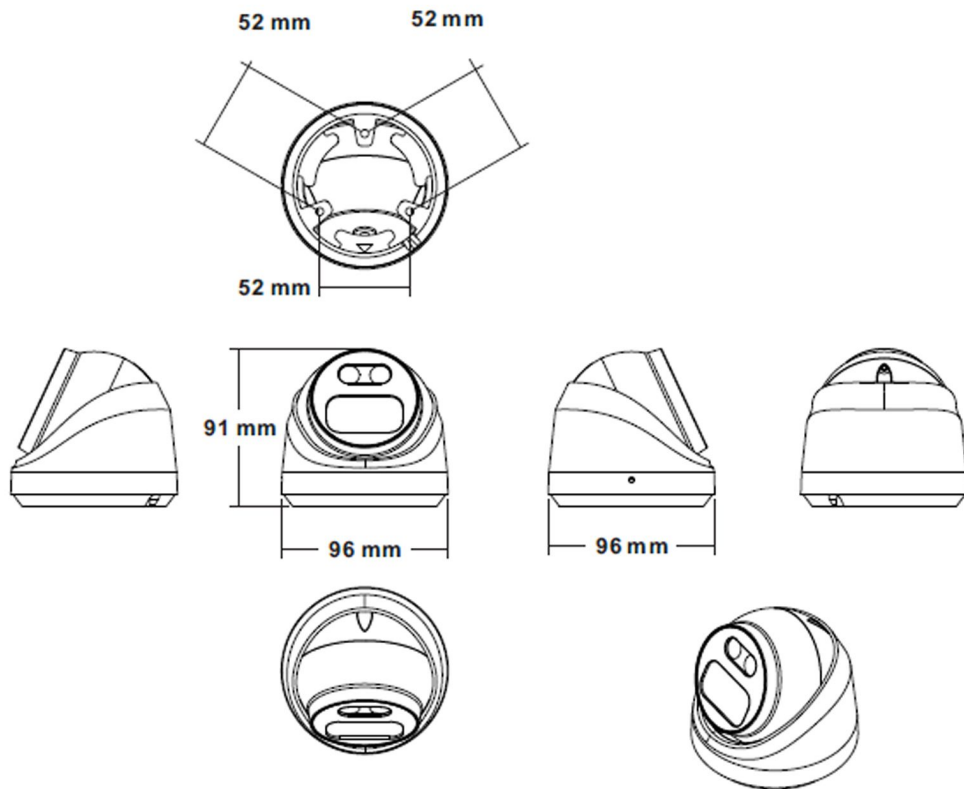

SD Card Slot	/
RS485	/
General	
Housing	IP67
Anti-cut Bracket	NO
IR Cut Filter	YES
Operation Temperature	-20°C ~ +60°C RH95% Max
Storage Temperature	-20°C ~ +60°C RH95% Max
Power Source	DC12V±10%,700mA
Dimension	96 x91
Weight	600g

Made in Taiwan

CCTV

Analog Camera, IP Camera
Dome & Bullet Cameras
Hidden Cameras
4K Cameras
PTZ Cameras

**Wireless
Cameras**

Panoramic Camera
4K Action Camera | Car Cameras
Battery Cameras
WiFi Door Bells
Hidden Cameras

**Biometric
Devices**

Fingerprint | Face | Card |
Access PIN Reader
Electromagnetic Lock
Exit Button | Break Glass
Video Door Intercom

PIXELS CONNECT PTE LTD

1013, Geylang East Ave 3, #01-144 Singapore 389728

pixelsconnect@gmail.com | www.pixelsconnect.com.sg | Tel:+65 6440 0023