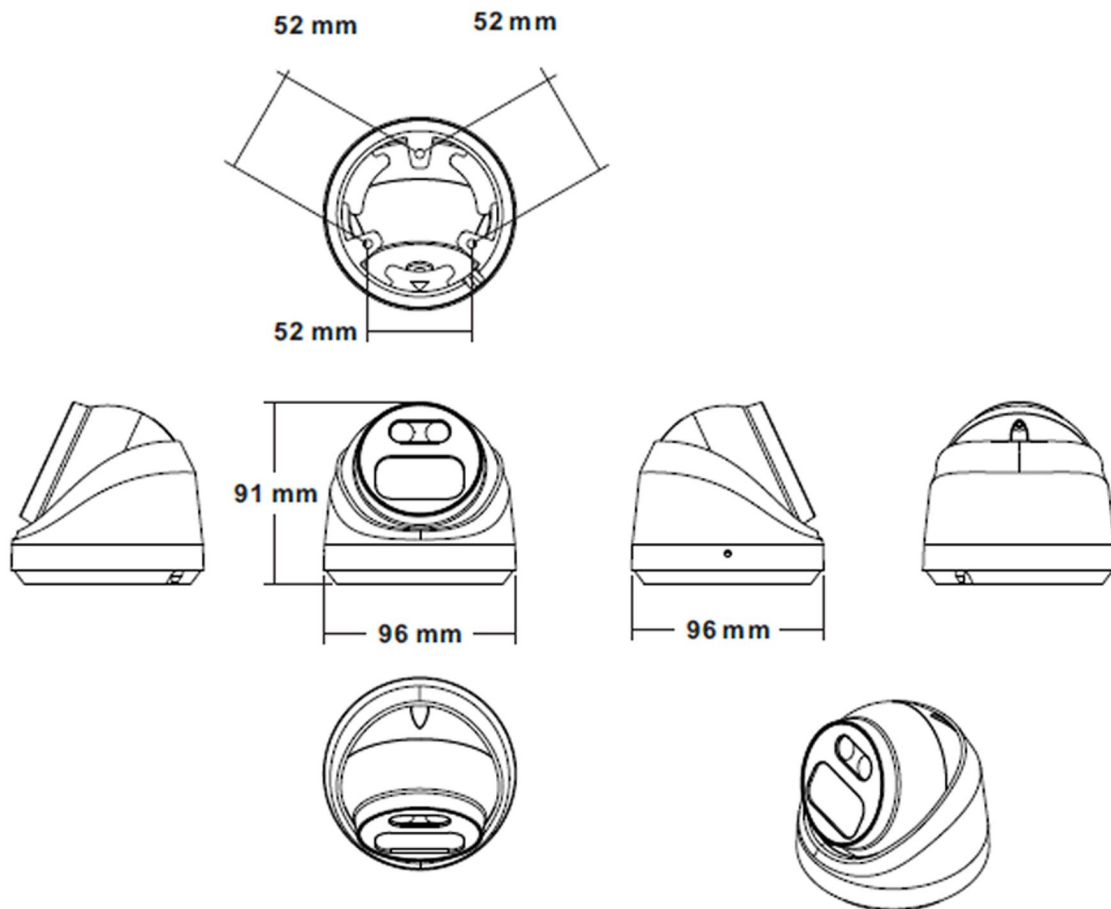

RS485	/
General	
Housing	IP67
Anti-cut Bracket	NO
IR Cut Filter	YES
Operation Temperature	-20°C ~ +60°C RH95% Max
Storage Temperature	-20°C ~ +60°C RH95% Max
Power Source	DC12V±10%,700mA
Dimension	∅ 109 x 93(H) mm
Weight	600g

Made in Taiwan

CCTV

Analog Camera, IP Camera
Dome & Bullet Cameras
Hidden Cameras
4K Cameras
PTZ Cameras

**Wireless
Cameras**

Panoramic Camera
4K Action Camera | Car Cameras
Battery Cameras
WiFi Door Bells
Hidden Cameras

**Biometric
Devices**

Fingerprint | Face | Card |
Access PIN Reader
Electromagnetic Lock
Exit Button | Break Glass
Video Door Intercom

PIXELS CONNECT PTE LTD

1013, Geylang East Ave 3, #01-144 Singapore 389728

pixelsconnect@gmail.com | www.pixelsconnect.com.sg | Tel:+65 6440 0023