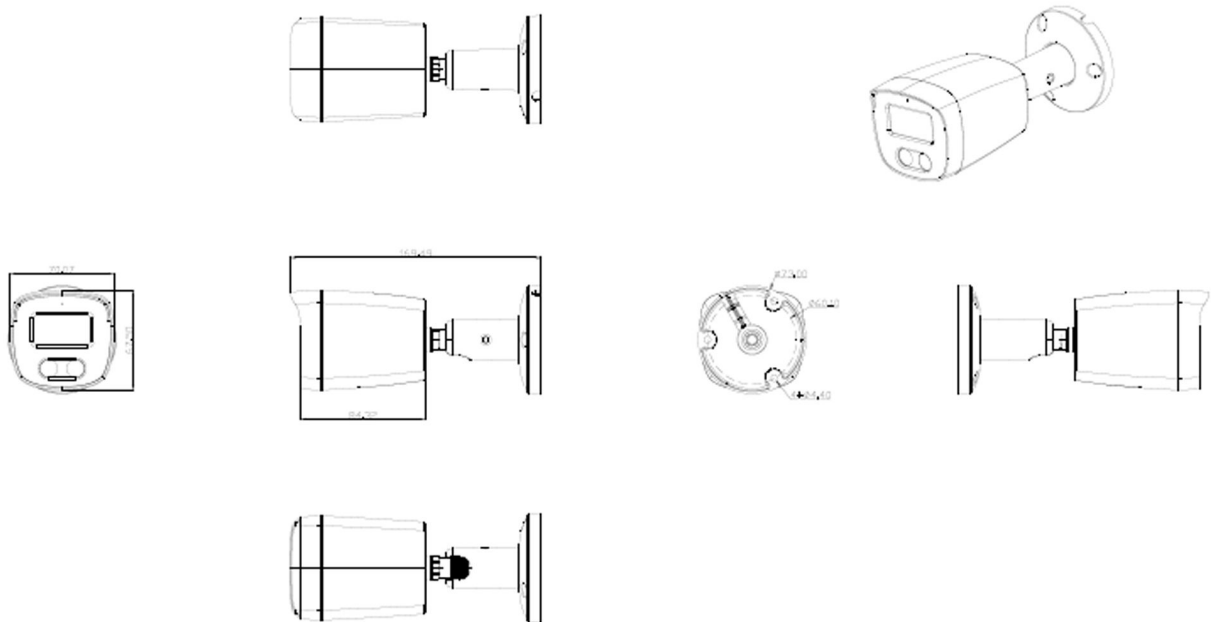

SD Card Slot	/
RS485	/
General	
Housing	IP67
Anti-cut Bracket	YES
IR Cut Filter	YES
Operation Temperature	-20°C ~ +60°C RH95% Max
Storage Temperature	-20°C ~ +60°C RH95% Max
Power Source	DC12V±10%,700mA
Dimension	169.5L*70 W*67.5
Weight	600g

Made in Taiwan

CCTV

Analog Camera, IP Camera
Dome & Bullet Cameras
Hidden Cameras
4K Cameras
PTZ Cameras

**Wireless
Cameras**

Panoramic Camera
4K Action Camera | Car Cameras
Battery Cameras
WiFi Door Bells
Hidden Cameras

**Biometric
Devices**

Fingerprint | Face | Card |
Access PIN Reader
Electromagnetic Lock
Exit Button | Break Glass
Video Door Intercom

PIXELS CONNECT PTE LTD

1013, Geylang East Ave 3, #01-144 Singapore 389728

pixelsconnect@gmail.com | www.pixelsconnect.com.sg | Tel:+65 6440 0023