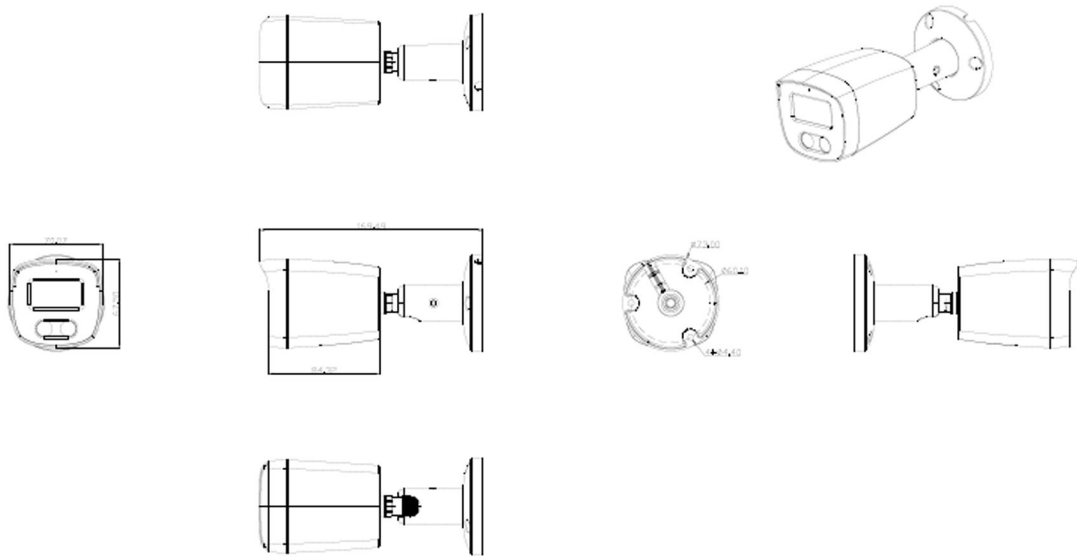

SD Card Slot	Optional Internal, Support Max 512GB
RS485	/
General	
Housing	IP67
Anti-cut Bracket	YES
IR Cut Filter	YES
Operation Temperature	-20°C ~ +60°C RH95% Max
Storage Temperature	-20°C ~ +60°C RH95% Max
Power Source	DC12V±10%,700mA
Dimension	70.07(W)+67.5(H)+169.49(L)mm
Weight	600g

Made in Taiwan

CCTV

Analog Camera, IP Camera
Dome & Bullet Cameras
Hidden Cameras
4K Cameras
PTZ Cameras

**Wireless
Cameras**

Panoramic Camera
4K Action Camera | Car Cameras
Battery Cameras
WiFi Door Bells
Hidden Cameras

**Biometric
Devices**

Fingerprint | Face | Card |
Access PIN Reader
Electromagnetic Lock
Exit Button | Break Glass
Video Door Intercom

PIXELS CONNECT PTE LTD

1013, Geylang East Ave 3, #01-144 Singapore 389728

pixelsconnect@gmail.com | www.pixelsconnect.com.sg | Tel:+65 6440 0023