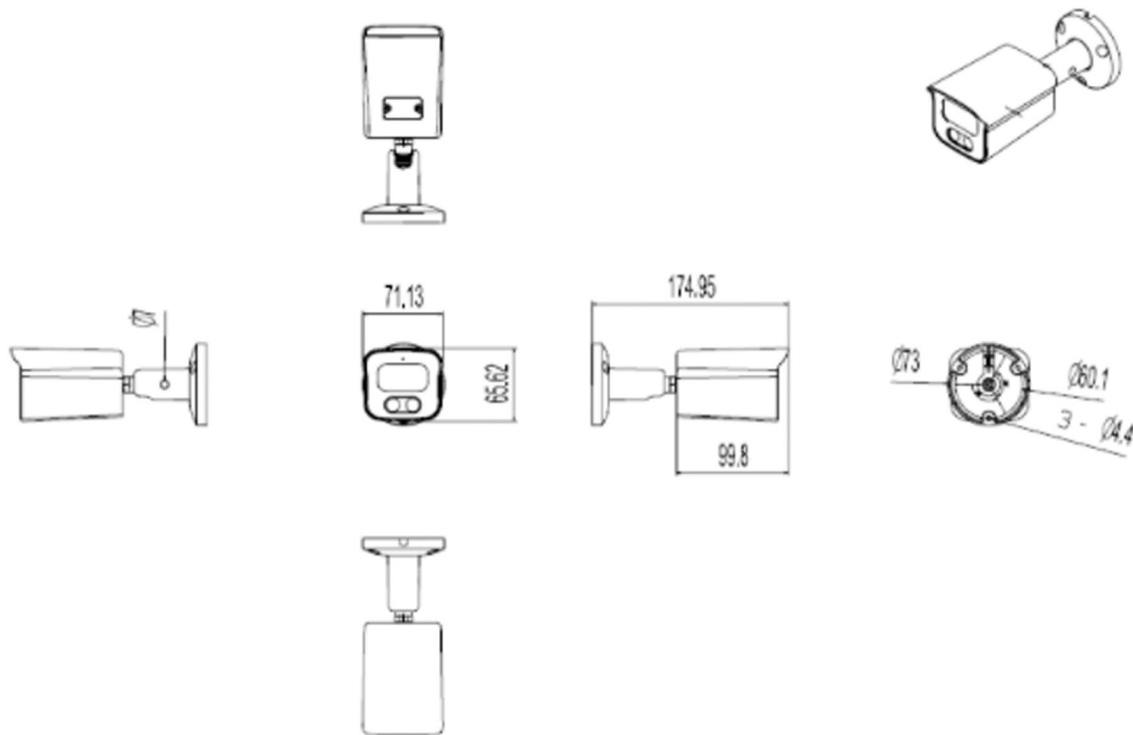

Alarm	Optional 1 Channel Input/Output
SD Card Slot	Optional External, Support Max 512GB,Built in 4G Storage
RS485	/
General	
Housing	IP67
Anti-cut Bracket	YES
IR Cut Filter	YES
Operation Temperature	-30°C ~ +60°C RH95% Max
Storage Temperature	-20°C ~ +60°C RH95% Max
Power Source	DC12V±10%,700mA
Dimension	72 x66x175
Weight	850g

Made in Taiwan

CCTV

Analog Camera, IP Camera
Dome & Bullet Cameras
Hidden Cameras
4K Cameras
PTZ Cameras

**Wireless
Cameras**

Panoramic Camera
4K Action Camera | Car Cameras
Battery Cameras
WiFi Door Bells
Hidden Cameras

**Biometric
Devices**

Fingerprint | Face | Card |
Access PIN Reader
Electromagnetic Lock
Exit Button | Break Glass
Video Door Intercom

PIXELS CONNECT PTE LTD

1013, Geylang East Ave 3, #01-144 Singapore 389728

pixelsconnect@gmail.com | www.pixelsconnect.com.sg | Tel:+65 6440 0023