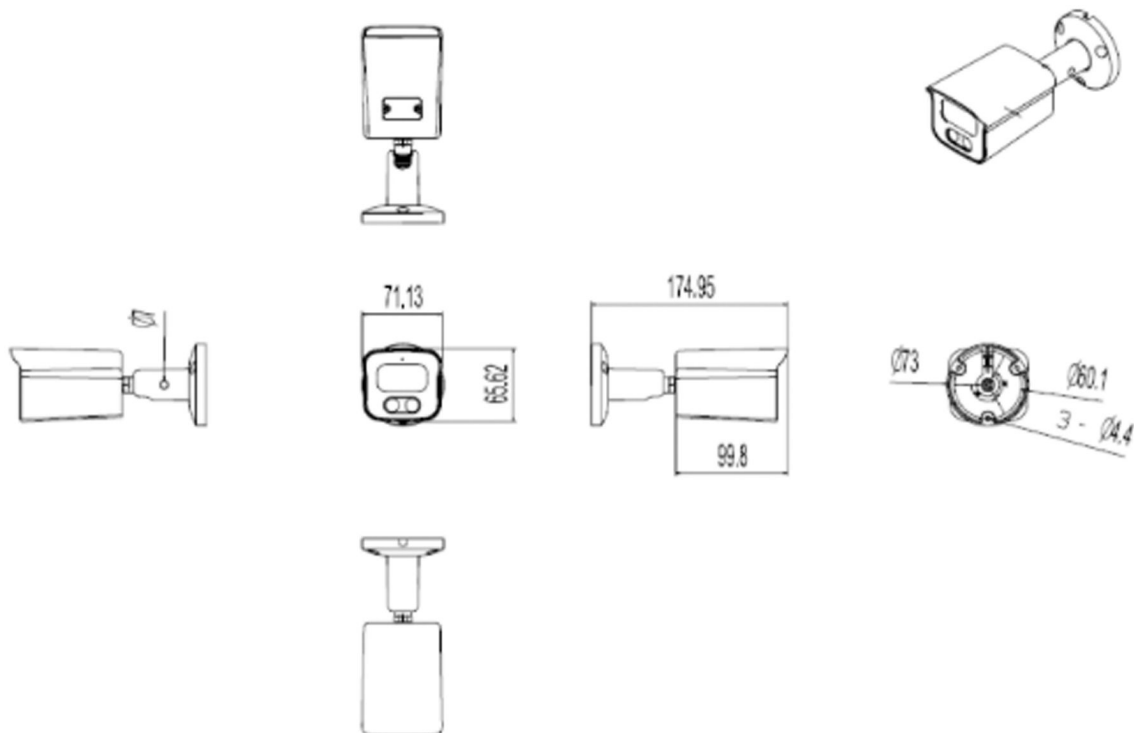

RS485	Support
General	
Housing	IP67
Anti-cut Bracket	YES
IR Cut Filter	YES
Operation Temperature	-20°C ~ +60°C RH95% Max
Storage Temperature	-20°C ~ +60°C RH95% Max
Power Source	DC12V±10%,700mA
Dimension	157 (W) x 70 (H) x 66 (D) mm
Weight	650g

Made in Taiwan

CCTV

Analog Camera, IP Camera
Dome & Bullet Cameras
Hidden Cameras
4K Cameras
PTZ Cameras

**Wireless
Cameras**

Panoramic Camera
4K Action Camera | Car Cameras
Battery Cameras
WiFi Door Bells
Hidden Cameras

**Biometric
Devices**

Fingerprint | Face | Card |
Access PIN Reader
Electromagnetic Lock
Exit Button | Break Glass
Video Door Intercom

PIXELS CONNECT PTE LTD

1013, Geylang East Ave 3, #01-144 Singapore 389728

pixelsconnect@gmail.com | www.pixelsconnect.com.sg | Tel:+65 6440 0023