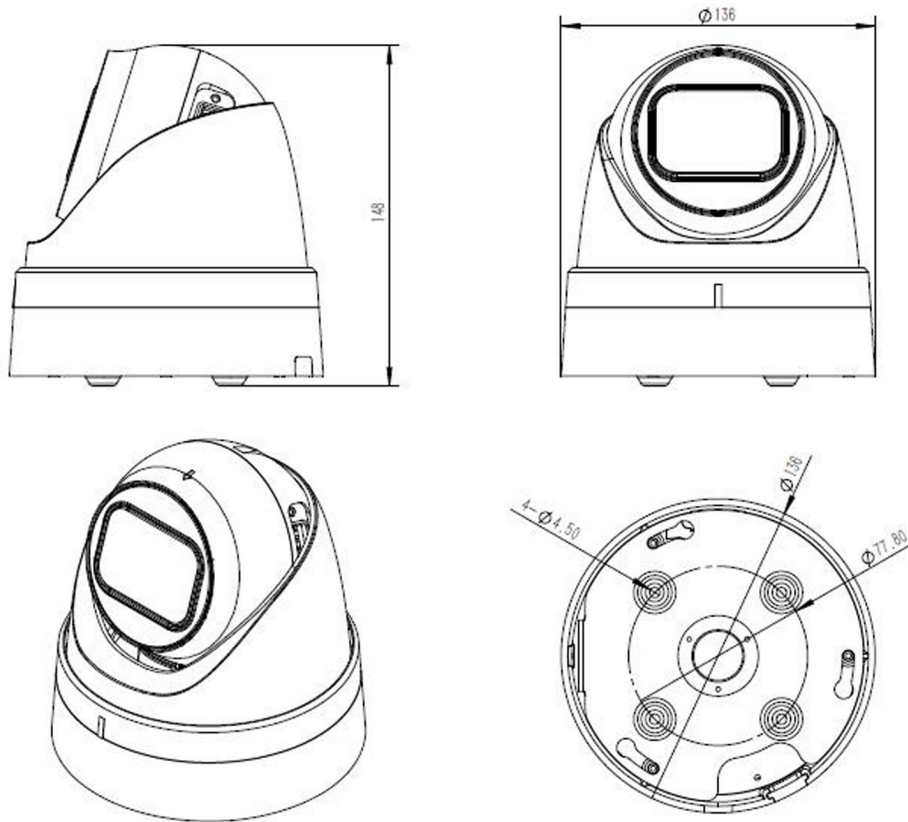

Alarm	Optional 1 Channel Input/Output
SD Card Slot	Optional External , Support Max 512GB,Built in 4G Storage
RS485	/
General	
Housing	IP67
Anti-cut Bracket	NO
IR Cut Filter	YES
Operation Temperature	-20°C ~ +60°C RH95% Max
Storage Temperature	-20°C ~ +60°C RH95% Max
Power Source	DC12V±10%,700mA
Dimension	∅ 136 x 148 (H) mm
Weight	1.7Kgs

Made in Taiwan

CCTV

Analog Camera, IP Camera
Dome & Bullet Cameras
Hidden Cameras
4K Cameras
PTZ Cameras

**Wireless
Cameras**

Panoramic Camera
4K Action Camera | Car Cameras
Battery Cameras
WiFi Door Bells
Hidden Cameras

**Biometric
Devices**

Fingerprint | Face | Card |
Access PIN Reader
Electromagnetic Lock
Exit Button | Break Glass
Video Door Intercom

PIXELS CONNECT PTE LTD

1013, Geylang East Ave 3, #01-144 Singapore 389728

pixelsconnect@gmail.com | www.pixelsconnect.com.sg | Tel:+65 6440 0023