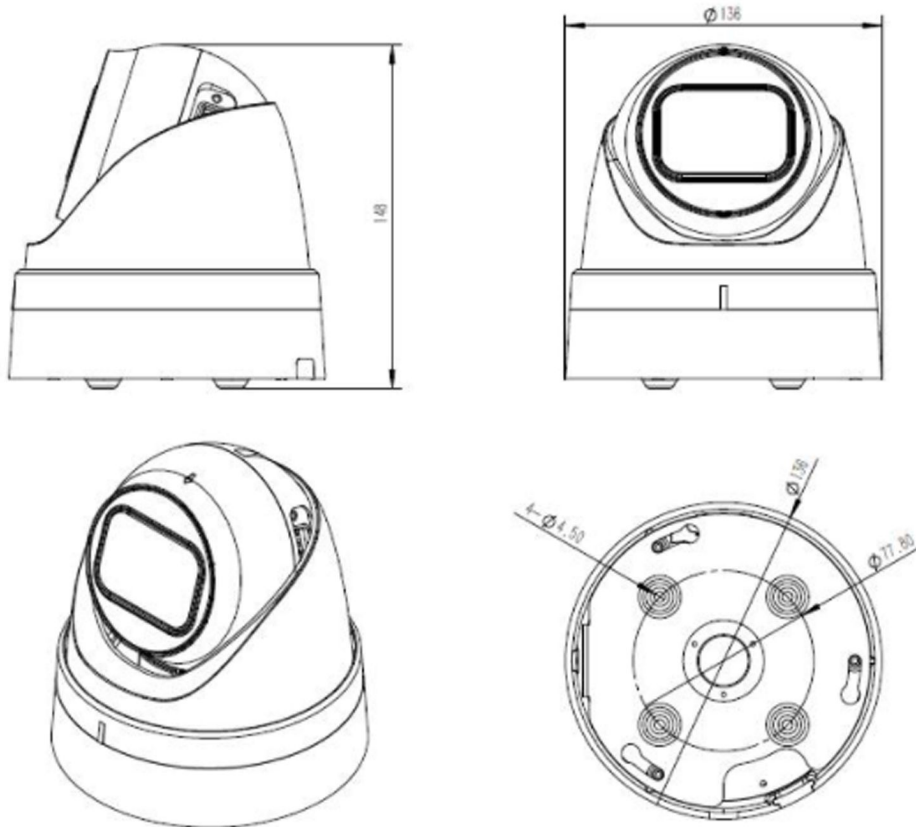

Alarm	/
SD Card Slot	/
RS485	/
General	
Housing	IP67
Anti-cut Bracket	NO
IR Cut Filter	YES
Operation Temperature	-20°C ~ +60°C RH95% Max
Storage Temperature	-20°C ~ +60°C RH95% Max
Power Source	DC12V±10%,700mA
Dimension	∅ 136 x 148 (H) mm
Weight	1.7Kgs

Made in Taiwan

CCTV

Analog Camera, IP Camera
Dome & Bullet Cameras
Hidden Cameras
4K Cameras
PTZ Cameras

**Wireless
Cameras**

Panoramic Camera
4K Action Camera | Car Cameras
Battery Cameras
WiFi Door Bells
Hidden Cameras

**Biometric
Devices**

Fingerprint | Face | Card |
Access PIN Reader
Electromagnetic Lock
Exit Button | Break Glass
Video Door Intercom

PIXELS CONNECT PTE LTD

1013, Geylang East Ave 3, #01-144 Singapore 389728

pixelsconnect@gmail.com | www.pixelsconnect.com.sg | Tel:+65 6440 0023