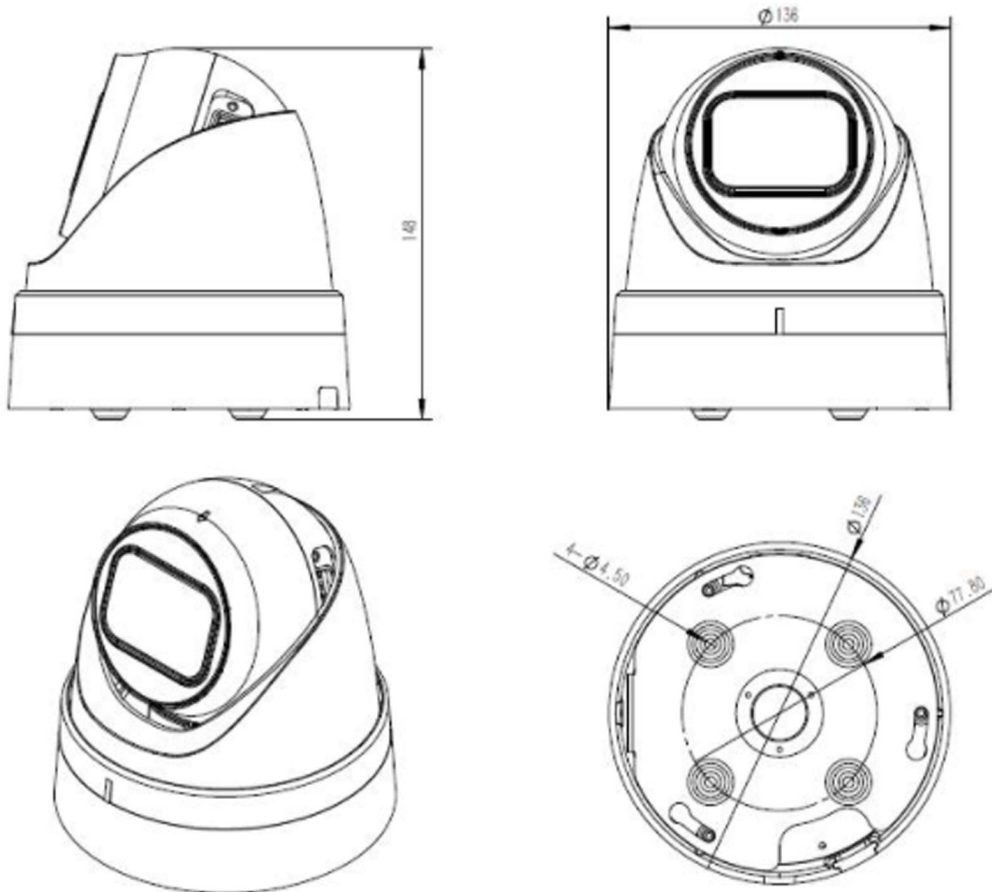

SD Card Slot	/
RS485	/
General	
Housing	IP67
Anti-cut Bracket	NO
IR Cut Filter	YES
Operation Temperature	-20°C ~ +60°C RH95% Max
Storage Temperature	-20°C ~ +60°C RH95% Max
Power Source	DC12V±10%,700mA
Dimension	∅ 136 x 148 (H) mm
Weight	1.7Kgs

Made in Taiwan

CCTV

Analog Camera, IP Camera
Dome & Bullet Cameras
Hidden Cameras
4K Cameras
PTZ Cameras

**Wireless
Cameras**

Panoramic Camera
4K Action Camera | Car Cameras
Battery Cameras
WiFi Door Bells
Hidden Cameras

**Biometric
Devices**

Fingerprint | Face | Card |
Access PIN Reader
Electromagnetic Lock
Exit Button | Break Glass
Video Door Intercom

PIXELS CONNECT PTE LTD

1013, Geylang East Ave 3, #01-144 Singapore 389728

pixelsconnect@gmail.com | www.pixelsconnect.com.sg | Tel:+65 6440 0023