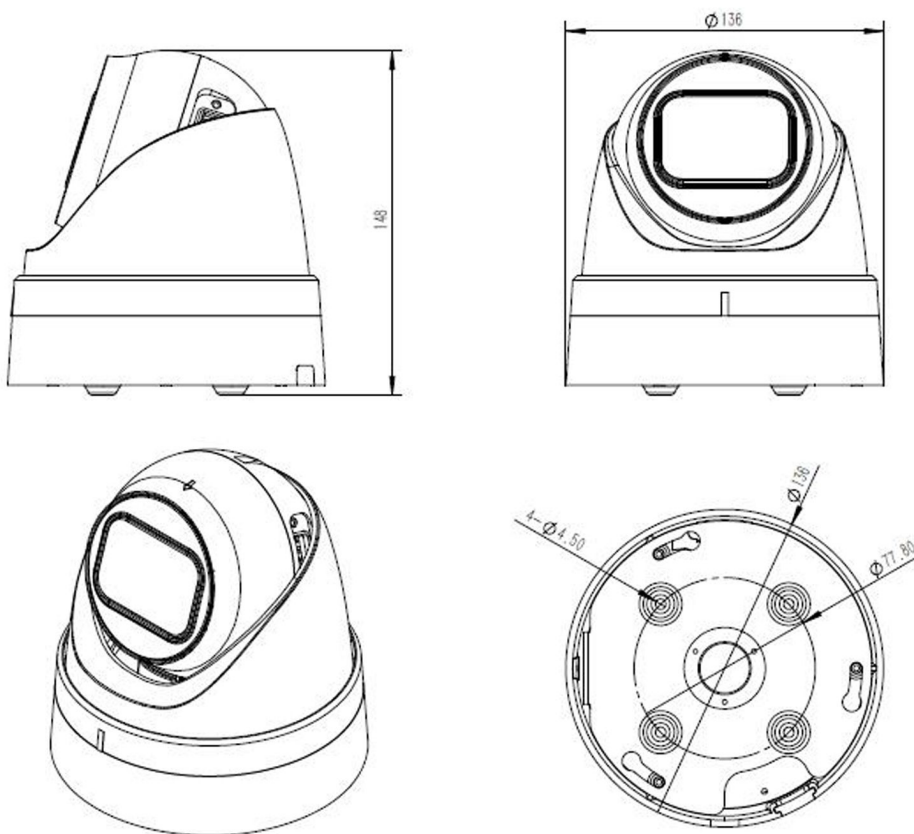

Alarm	/
SD Card Slot	/
RS485	/
General	
Housing	IP67
Anti-cut Bracket	NO
IR Cut Filter	YES
Operation Temperature	-20°C ~ +60°C RH95% Max
Storage Temperature	-20°C ~ +60°C RH95% Max
Power Source	DC12V±10%,700mA
Dimension	∅ 136 x 148 (H) mm
Weight	1.7Kgs

Made in Taiwan

CCTV

Analog Camera, IP Camera
Dome & Bullet Cameras
Hidden Cameras
4K Cameras
PTZ Cameras

**Wireless
Cameras**

Panoramic Camera
4K Action Camera | Car Cameras
Battery Cameras
WiFi Door Bells
Hidden Cameras

**Biometric
Devices**

Fingerprint | Face | Card |
Access PIN Reader
Electromagnetic Lock
Exit Button | Break Glass
Video Door Intercom

PIXELS CONNECT PTE LTD

1013, Geylang East Ave 3, #01-144 Singapore 389728

pixelsconnect@gmail.com | www.pixelsconnect.com.sg | Tel:+65 6440 0023