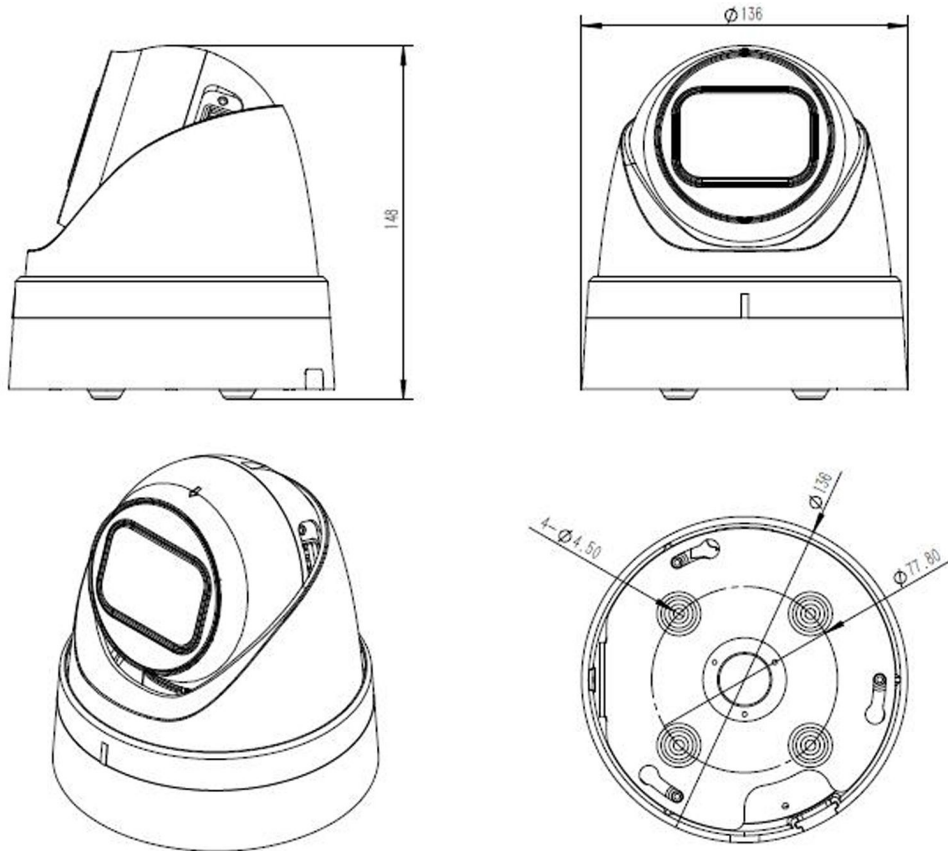

RS485	/
General	
Housing	IP67
Anti-cut Bracket	NO
IR Cut Filter	YES
Operation Temperature	-20°C ~ +60°C RH95% Max
Storage Temperature	-20°C ~ +60°C RH95% Max
Power Source	DC12V±10%,700mA
Dimension	∅ 136 x 148 (H) mm
Weight	1.7Kgs

Made in Taiwan

CCTV

Analog Camera, IP Camera
Dome & Bullet Cameras
Hidden Cameras
4K Cameras
PTZ Cameras

**Wireless
Cameras**

Panoramic Camera
4K Action Camera | Car Cameras
Battery Cameras
WiFi Door Bells
Hidden Cameras

**Biometric
Devices**

Fingerprint | Face | Card |
Access PIN Reader
Electromagnetic Lock
Exit Button | Break Glass
Video Door Intercom

PIXELS CONNECT PTE LTD

1013, Geylang East Ave 3, #01-144 Singapore 389728

pixelsconnect@gmail.com | www.pixelsconnect.com.sg | Tel:+65 6440 0023