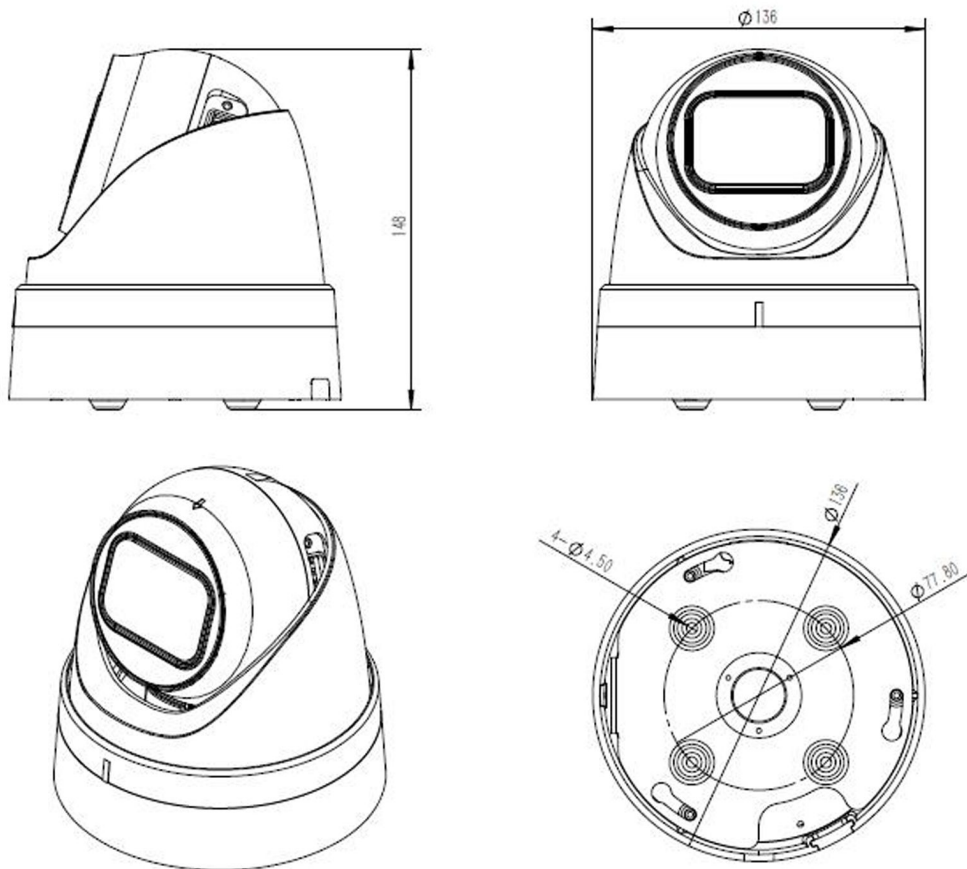

Alarm	Support 1 Channel Input/Output
SD Card Slot	External, Support Max 512GB,Built in 4G Storage
RS485	/
General	
Housing	IP67
Anti-cut Bracket	NO
IR Cut Filter	YES
Operation Temperature	-20°C ~ +60°C RH95% Max
Storage Temperature	-20°C ~ +60°C RH95% Max
Power Source	DC12V±10%,700mA
Dimension	∅ 136 x 148 (H) mm
Weight	1.7Kgs

Made in Taiwan

CCTV

Analog Camera, IP Camera
Dome & Bullet Cameras
Hidden Cameras
4K Cameras
PTZ Cameras

**Wireless
Cameras**

Panoramic Camera
4K Action Camera | Car Cameras
Battery Cameras
WiFi Door Bells
Hidden Cameras

**Biometric
Devices**

Fingerprint | Face | Card |
Access PIN Reader
Electromagnetic Lock
Exit Button | Break Glass
Video Door Intercom

PIXELS CONNECT PTE LTD

1013, Geylang East Ave 3, #01-144 Singapore 389728

pixelsconnect@gmail.com | www.pixelsconnect.com.sg | Tel:+65 6440 0023