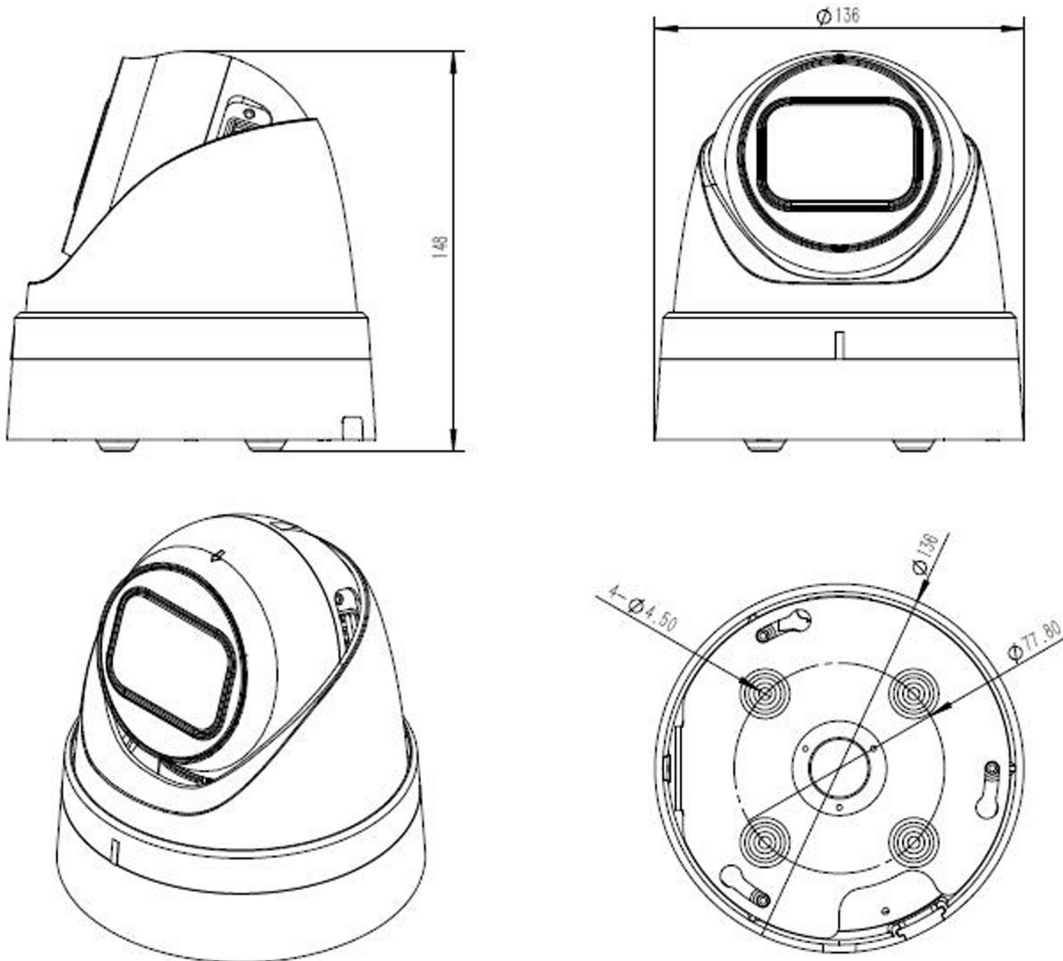

Alarm	/
SD Card Slot	/
RS485	/
General	
Housing	IP67
Anti-cut Bracket	YES
IR Cut Filter	YES
Operation Temperature	-20°C ~ +60°C RH95% Max
Storage Temperature	-20°C ~ +60°C RH95% Max
Power Source	DC12V±10%,700mA
Dimension	∅ 136 x 148 (H) mm
Weight	1.7Kgs

Made in Taiwan

CCTV

Analog Camera, IP Camera
Dome & Bullet Cameras
Hidden Cameras
4K Cameras
PTZ Cameras

**Wireless
Cameras**

Panoramic Camera
4K Action Camera | Car Cameras
Battery Cameras
WiFi Door Bells
Hidden Cameras

**Biometric
Devices**

Fingerprint | Face | Card |
Access PIN Reader
Electromagnetic Lock
Exit Button | Break Glass
Video Door Intercom

PIXELS CONNECT PTE LTD

1013, Geylang East Ave 3, #01-144 Singapore 389728

pixelsconnect@gmail.com | www.pixelsconnect.com.sg | Tel:+65 6440 0023