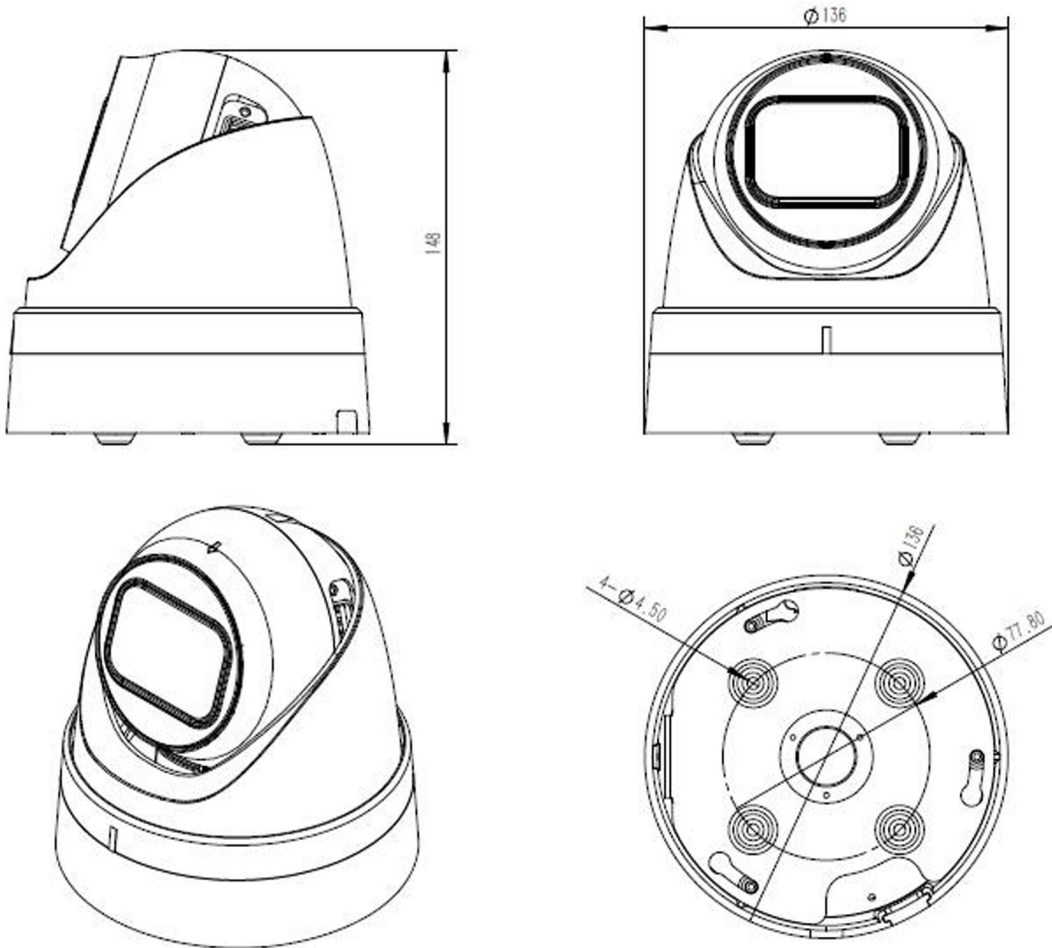

RS485	/
General	
Housing	IP67
Anti-cut Bracket	NO
IR Cut Filter	YES
Operation Temperature	-20°C ~ +60°C RH95% Max
Storage Temperature	-20°C ~ +60°C RH95% Max
Power Source	DC12V±10%,700mA
Dimension	∅ 136 x 148 (H) mm
Weight	1.7Kgs

Made in Taiwan

CCTV

Analog Camera, IP Camera
Dome & Bullet Cameras
Hidden Cameras
4K Cameras
PTZ Cameras

**Wireless
Cameras**

Panoramic Camera
4K Action Camera | Car Cameras
Battery Cameras
WiFi Door Bells
Hidden Cameras

**Biometric
Devices**

Fingerprint | Face | Card |
Access PIN Reader
Electromagnetic Lock
Exit Button | Break Glass
Video Door Intercom

PIXELS CONNECT PTE LTD

1013, Geylang East Ave 3, #01-144 Singapore 389728

pixelsconnect@gmail.com | www.pixelsconnect.com.sg | Tel:+65 6440 0023