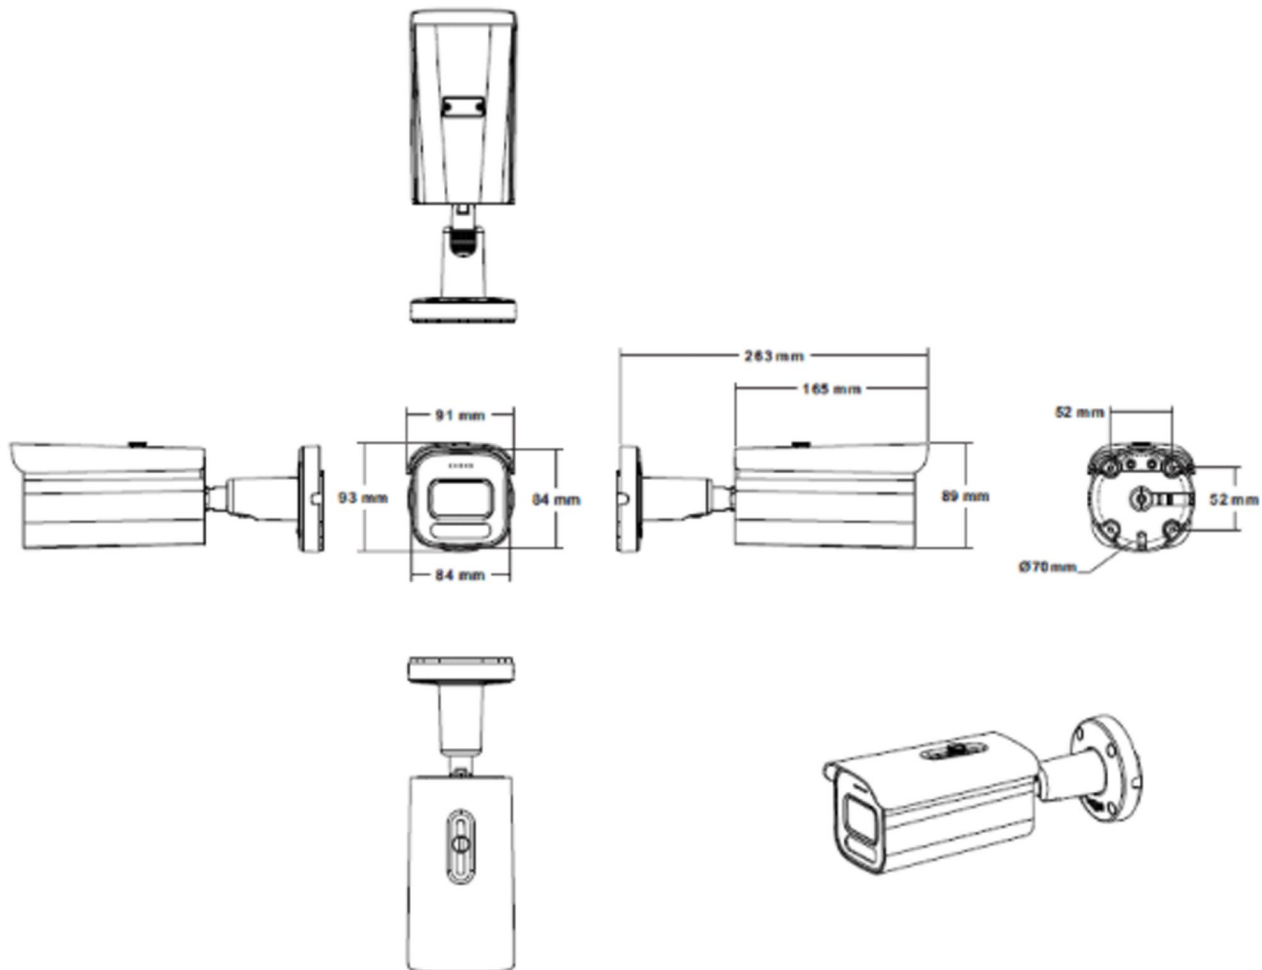

Alarm	Optional 1 Channel Input/Output
SD Card Slot	Optional External, Support Max 512GB,Built in 4G Storage
RS485	/
General	
Housing	IP67
Anti-cut Bracket	YES
IR Cut Filter	YES
Operation Temperature	-30°C ~ +60°C RH95% Max
Storage Temperature	-20°C ~ +60°C RH95% Max
Power Source	DC12V±10%,950mA
Dimension	93 (W) x 91 (H) x 263 (D) mm
Weight	1.45kgs

Made in Taiwan

CCTV

Analog Camera, IP Camera
Dome & Bullet Cameras
Hidden Cameras
4K Cameras
PTZ Cameras

**Wireless
Cameras**

Panoramic Camera
4K Action Camera | Car Cameras
Battery Cameras
WiFi Door Bells
Hidden Cameras

**Biometric
Devices**

Fingerprint | Face | Card |
Access PIN Reader
Electromagnetic Lock
Exit Button | Break Glass
Video Door Intercom

PIXELS CONNECT PTE LTD

1013, Geylang East Ave 3, #01-144 Singapore 389728

pixelsconnect@gmail.com | www.pixelsconnect.com.sg | Tel:+65 6440 0023