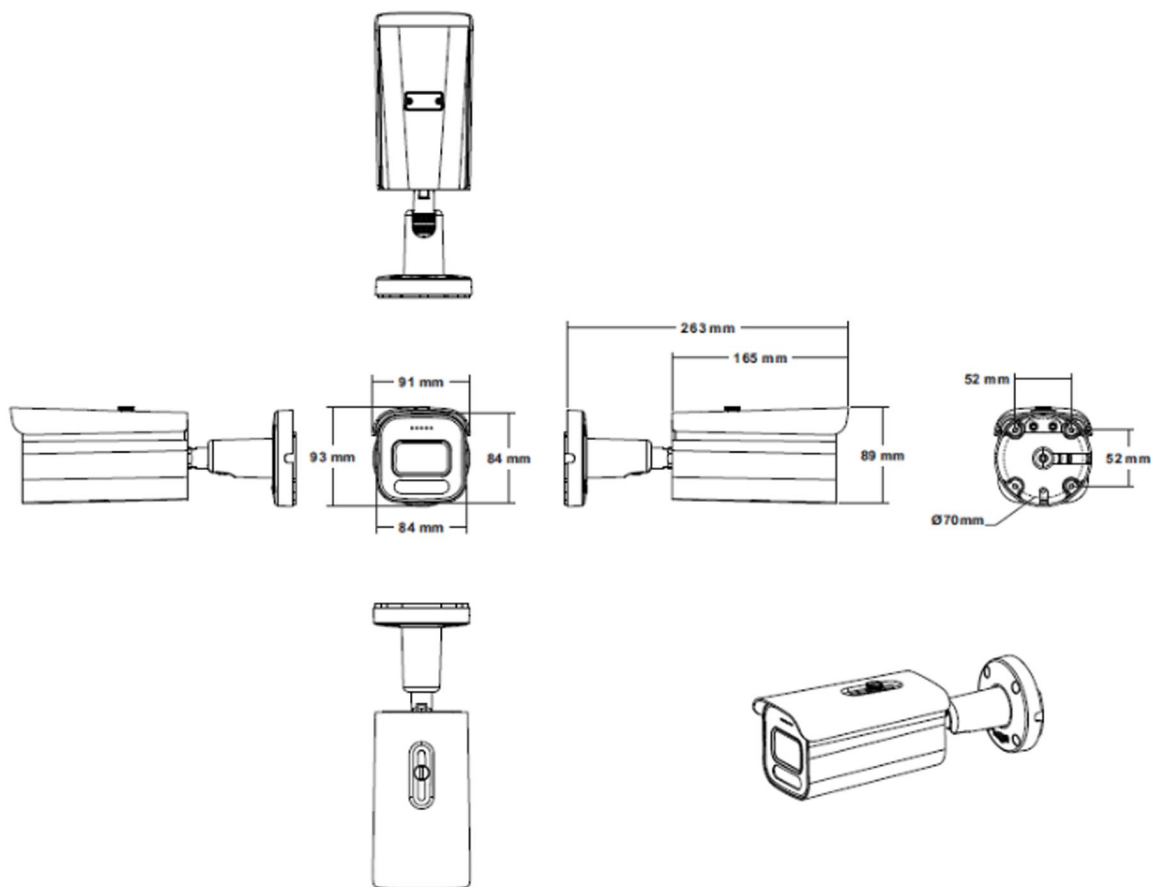

Alarm	Optional 1 Channel Input/Ouput
SD Card Slot	Optional External, Support Max 512GB,Built in 4G Storage
RS485	/
General	
Housing	IP67
Anti-cut Bracket	YES
IR Cut Filter	YES
Operation Temperature	-30°C ~ +60°C RH95% Max
Storage Temperature	-20°C ~ +60°C RH95% Max
Power Source	DC12V±10%,950mA
Dimension	93 (W) x 91 (H) x 263 (D) mm
Weight	1.45KG

Made in Taiwan

CCTV

Analog Camera, IP Camera
Dome & Bullet Cameras
Hidden Cameras
4K Cameras
PTZ Cameras

**Wireless
Cameras**

Panoramic Camera
4K Action Camera | Car Cameras
Battery Cameras
WiFi Door Bells
Hidden Cameras

**Biometric
Devices**

Fingerprint | Face | Card |
Access PIN Reader
Electromagnetic Lock
Exit Button | Break Glass
Video Door Intercom

PIXELS CONNECT PTE LTD

1013, Geylang East Ave 3, #01-144 Singapore 389728

pixelsconnect@gmail.com | www.pixelsconnect.com.sg | Tel:+65 6440 0023