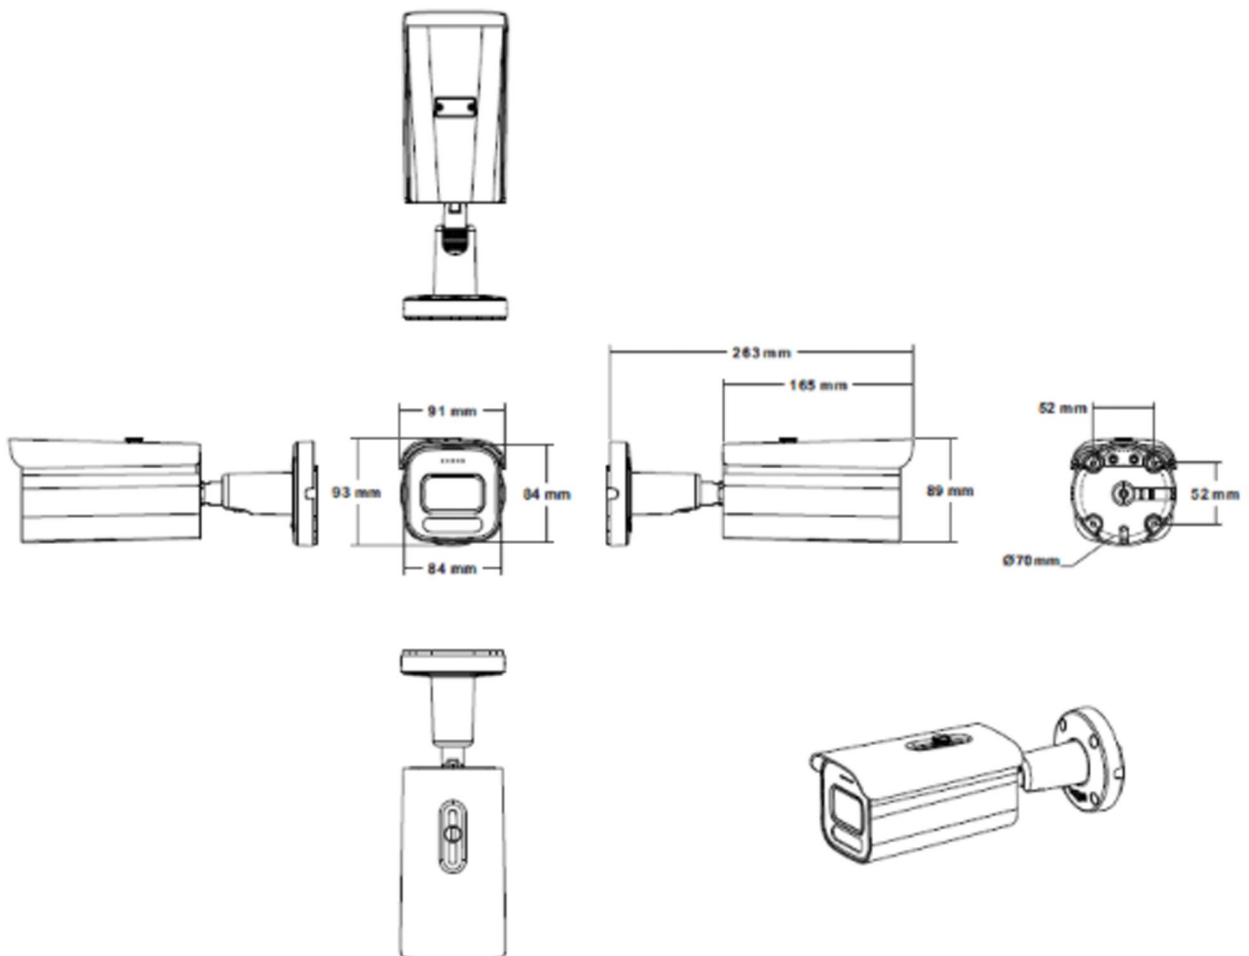

SD Card Slot	Optional External, Support Max 512GB
RS485	/
General	
Housing	IP67
Anti-cut Bracket	YES
IR Cut Filter	YES
Operation Temperature	-30°C ~ +60°C RH95% Max
Storage Temperature	-20°C ~ +60°C RH95% Max
Power Source	DC12V±10%,950mA
Dimension	93 (W) x 91 (H) x 263 (D) mm
Weight	1.45KG

Made in Taiwan

CCTV

Analog Camera, IP Camera
Dome & Bullet Cameras
Hidden Cameras
4K Cameras
PTZ Cameras

**Wireless
Cameras**

Panoramic Camera
4K Action Camera | Car Cameras
Battery Cameras
WiFi Door Bells
Hidden Cameras

**Biometric
Devices**

Fingerprint | Face | Card |
Access PIN Reader
Electromagnetic Lock
Exit Button | Break Glass
Video Door Intercom

PIXELS CONNECT PTE LTD

1013, Geylang East Ave 3, #01-144 Singapore 389728

pixelsconnect@gmail.com | www.pixelsconnect.com.sg | Tel:+65 6440 0023