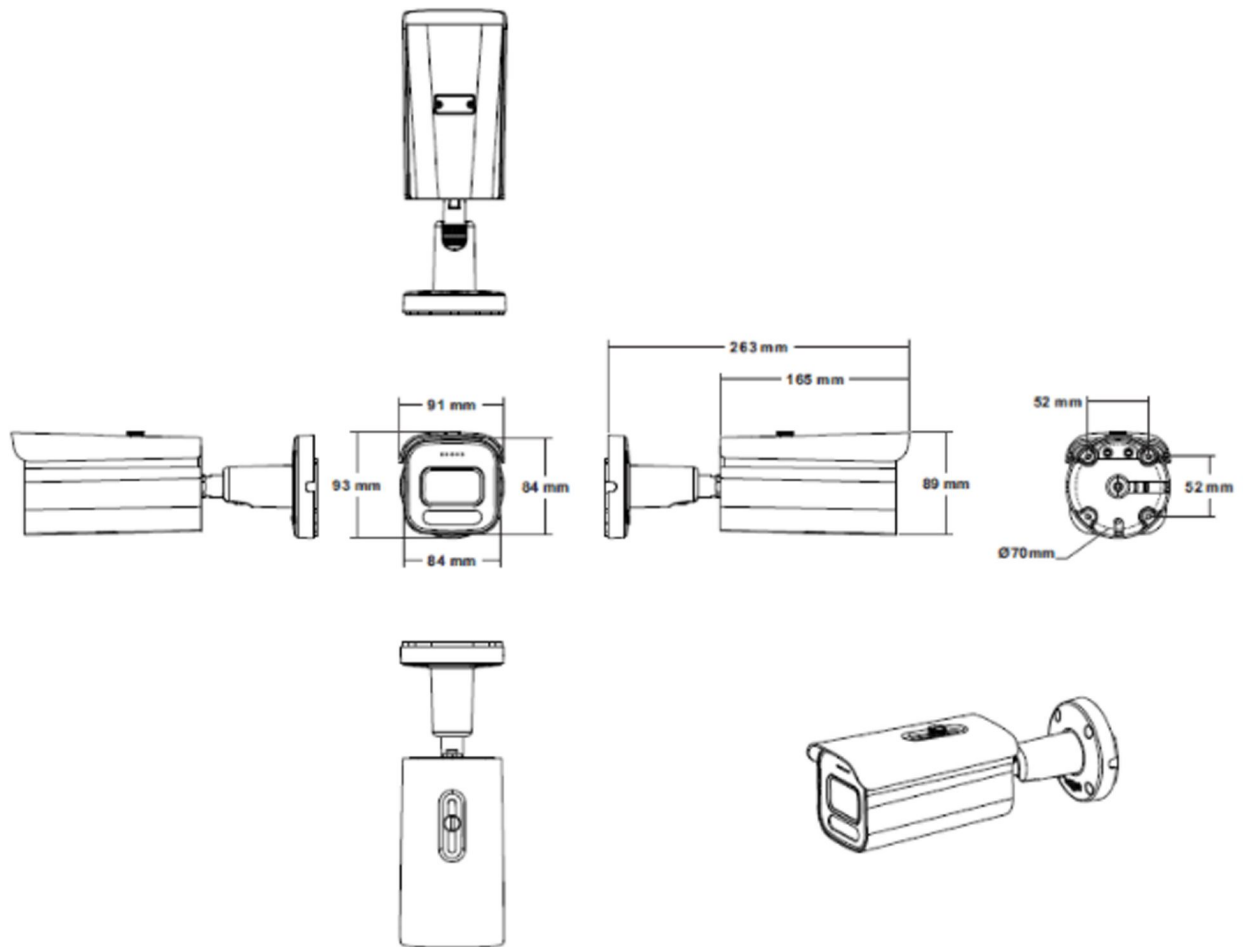

SD Card Slot	Optional External, Support Max 512GB
RS485	/
General	
Housing	IP67
Anti-cut Bracket	YES
IR Cut Filter	YES
Operation Temperature	-20°C ~ +60°C RH95% Max
Storage Temperature	-20°C ~ +60°C RH95% Max
Power Source	DC12V±10%,700mA
Dimension	93 (W) x 91 (H) x 263 (D) mm
Weight	1.45KG

Made in Taiwan

CCTV

Analog Camera, IP Camera
Dome & Bullet Cameras
Hidden Cameras
4K Cameras
PTZ Cameras

**Wireless
Cameras**

Panoramic Camera
4K Action Camera | Car Cameras
Battery Cameras
WiFi Door Bells
Hidden Cameras

**Biometric
Devices**

Fingerprint | Face | Card |
Access PIN Reader
Electromagnetic Lock
Exit Button | Break Glass
Video Door Intercom

PIXELS CONNECT PTE LTD

1013, Geylang East Ave 3, #01-144 Singapore 389728

pixelsconnect@gmail.com | www.pixelsconnect.com.sg | Tel:+65 6440 0023