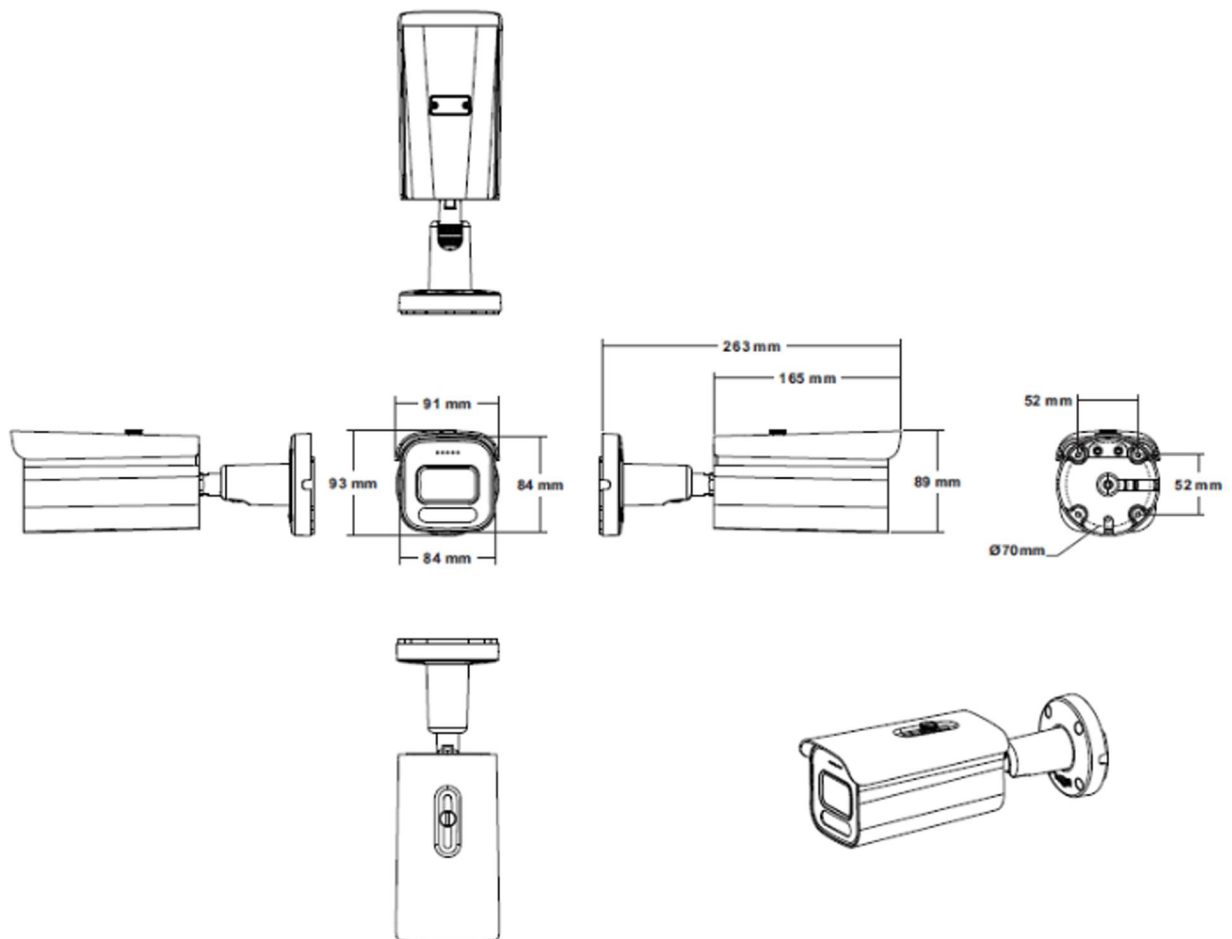

Alarm	Optional 1 Channel Input/Output
SD Card Slot	Optional External, Support Max 512GB
RS485	/
General	
Housing	IP67
Anti-cut Bracket	YES
IR Cut Filter	YES
Operation Temperature	-20°C ~ +60°C RH95% Max
Storage Temperature	-20°C ~ +60°C RH95% Max
Power Source	DC12V±10%,950mA
Dimension	93 (W) x 91 (H) x 263 (D) mm
Weight	1.45Kgs

Made in Taiwan

CCTV

Analog Camera, IP Camera
Dome & Bullet Cameras
Hidden Cameras
4K Cameras
PTZ Cameras

**Wireless
Cameras**

Panoramic Camera
4K Action Camera | Car Cameras
Battery Cameras
WiFi Door Bells
Hidden Cameras

**Biometric
Devices**

Fingerprint | Face | Card |
Access PIN Reader
Electromagnetic Lock
Exit Button | Break Glass
Video Door Intercom

PIXELS CONNECT PTE LTD

1013, Geylang East Ave 3, #01-144 Singapore 389728

pixelsconnect@gmail.com | www.pixelsconnect.com.sg | Tel:+65 6440 0023