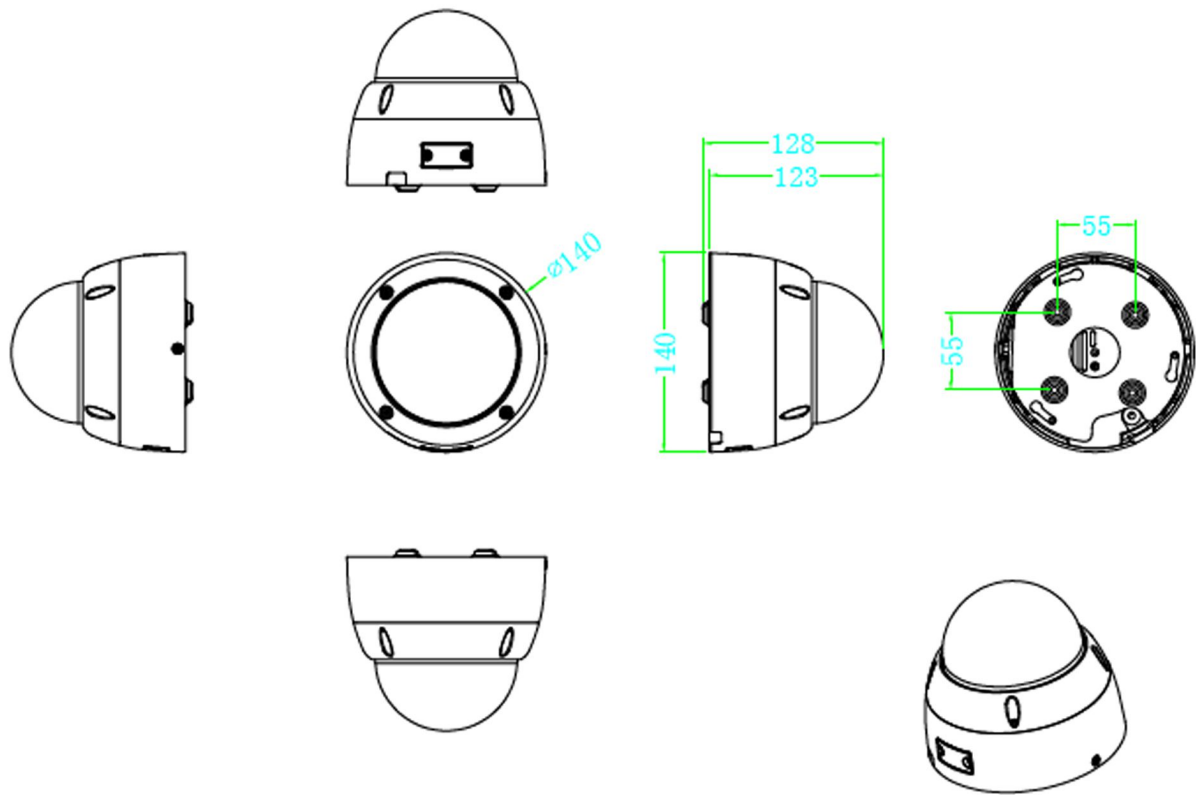

Alarm	Optional 1 Channel Input/Output
SD Card Slot	Optional External, Support Max 512GB,Built in 4G Storage
RS485	/
General	
Housing	IP67
Anti-cut Bracket	NO
IR Cut Filter	YES
Operation Temperature	-20°C ~ +60°C RH95% Max
Storage Temperature	-20°C ~ +60°C RH95% Max
Power Source	DC12V±10%,700mA
Dimension	∅ 115 x 113 (H) mm
Weight	800g

Made in Taiwan

CCTV

Analog Camera, IP Camera
Dome & Bullet Cameras
Hidden Cameras
4K Cameras
PTZ Cameras

**Wireless
Cameras**

Panoramic Camera
4K Action Camera | Car Cameras
Battery Cameras
WiFi Door Bells
Hidden Cameras

**Biometric
Devices**

Fingerprint | Face | Card |
Access PIN Reader
Electromagnetic Lock
Exit Button | Break Glass
Video Door Intercom

PIXELS CONNECT PTE LTD

1013, Geylang East Ave 3, #01-144 Singapore 389728

pixelsconnect@gmail.com | www.pixelsconnect.com.sg | Tel:+65 6440 0023