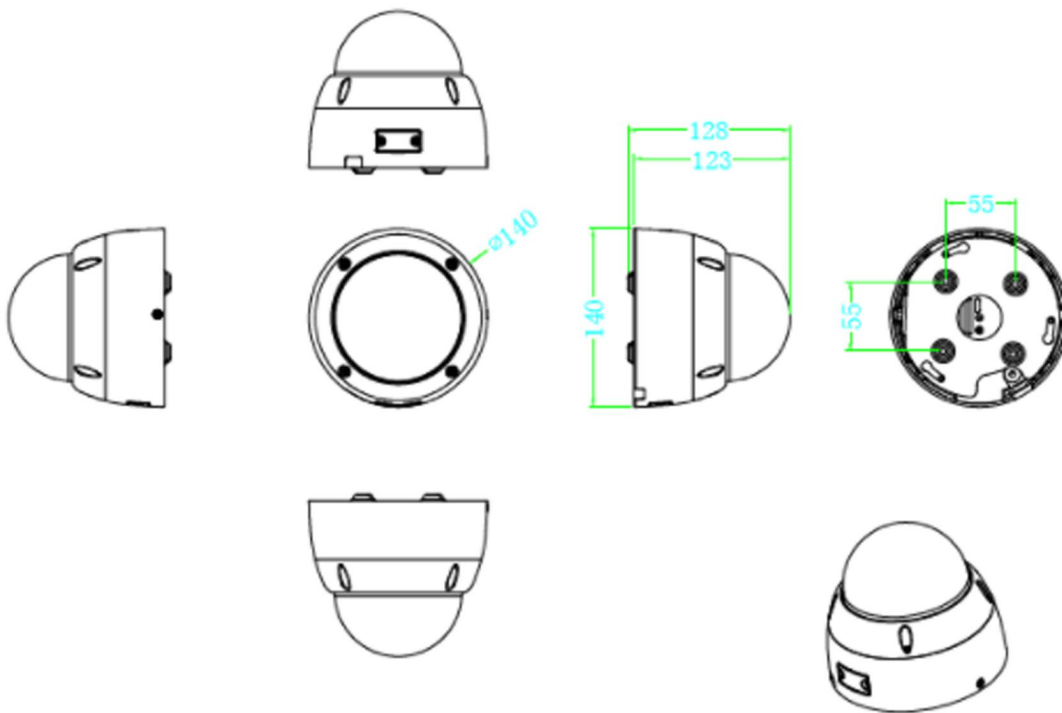

Alarm	Optional 1 Channel Input/Output
SD Card Slot	Optional External, Support Max 512GB
RS485	/
General	
Housing	IP67
Anti-cut Bracket	NO
IR Cut Filter	YES
Operation Temperature	-20°C ~ +60°C RH95% Max
Storage Temperature	-20°C ~ +60°C RH95% Max
Power Source	DC12V±10%,950mA
Dimension	φ159 x 132(H)mm
Weight	1.4KGS

Made in Taiwan

CCTV

Analog Camera, IP Camera
Dome & Bullet Cameras
Hidden Cameras
4K Cameras
PTZ Cameras

**Wireless
Cameras**

Panoramic Camera
4K Action Camera | Car Cameras
Battery Cameras
WiFi Door Bells
Hidden Cameras

**Biometric
Devices**

Fingerprint | Face | Card |
Access PIN Reader
Electromagnetic Lock
Exit Button | Break Glass
Video Door Intercom

PIXELS CONNECT PTE LTD

1013, Geylang East Ave 3, #01-144 Singapore 389728

pixelsconnect@gmail.com | www.pixelsconnect.com.sg | Tel:+65 6440 0023